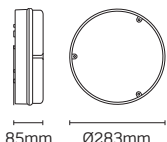

Body: Polycarbonate
Diffuser: Polycarbonate

JC23402

All data sheets and installation sheets
available at jcc.co.uk

Code	Description	Col temp.	Dim.	Watt	Lumens (WOP)	Lumens (WPR)
JC23402	RadiaLED Utility	4000K	No	21W	1350	2000
JC23432	RadiaLED Utility on/off photocell	4000K	No	21W	1350	2000
JC23412	RadiaLED Utility microwave on/off	4000K	No	21W	1350	2000
JC23422	RadiaLED Utility microwave dimming	4000K	-	21W	1350	2000
JC23402EM	RadiaLED Utility emergency	4000K	No	21W	1350	2000
JC23432EM	RadiaLED Utility on/off photocell em.	4000K	No	21W	1350	2000
JC23412EM	RadiaLED Utility microwave emergency	4000K	No	21W	1350	2000
JC23422EM	RadiaLED Utility microwave dimming em.	4000K	-	21W	1350	2000