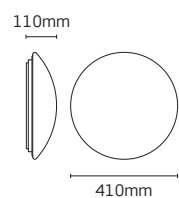

⊕ Class 1
IP44 | 240V

LED

4000K | CRI: Ra (80)

Finishes

White Opal

Construction

Body: Steel
Diffuser: Polycarbonate

JC24242