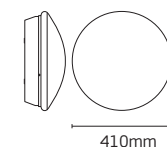

White Opal

Construction

Body: Steel
Diffuser: Polycarbonate

JC234203

147mm

Code	Description	Col temp.	Dim.	Watt	Lumens	LpcW
JC234203	RadiaLED Style	4000K	No	30W	2900	97
JC234203MW	RadiaLED Style Micro. on/off sensor	4000K	No	30W	2900	97
JC234203EM	RadiaLED Style emergency	4000K	No	30W	2900	97
JC234203EM/MW	RadiaLED Style Micro. on/off sensor em.	4000K	No	30W	2900	97