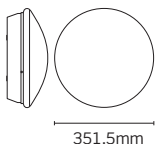

JC234202

122.5mm

All data sheets and installation sheets
available at jcc.co.uk

Code	Description	Col temp.	Dim.	Watt	Lumens	LpcW
JC234202	RadiaLED Style	4000K	No	14W	1250	89
JC234202MW	RadiaLED Style Micro. on/off sensor	4000K	No	14W	1250	89
JC234202EM	RadiaLED Style emergency	4000K	No	14W	1250	89
JC234202EM/MW	RadiaLED Style Micro. on/off sensor emerg.	4000K	No	14W	1250	89