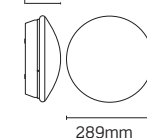

White Opal

Construction

Body: Steel
Diffuser: Polycarbonate

JC234201

121mm

Code	Description	Col temp.	Dim.	Watt	Lumens	LpcW
JC234201	RadiaLED Style	4000K	No	12W	1025	85
JC234201MW	RadiaLED Style Micro. on/off sensor	4000K	No	12W	1025	85
JC234201EM	RadiaLED Style emergency	4000K	No	12W	1025	85
JC234201EM/MW	RadiaLED Style Micro. on/off sensor em.	4000K	No	12W	1025	85