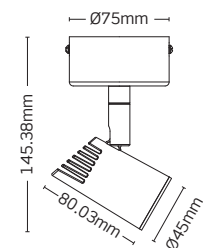

Construction

Body: Aluminium
Lens: Polycarbonate

JC14158 / JC14159

Code	Description	Col temp.	Dim.	Watt	Lumens	LPCW
JC14159WH	Starspot Surface 500	3000K	No	7W	450	64
JC14158WH	Starspot Surface 500	4000K	No	7W	480	69