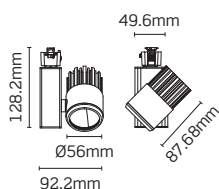

^ JC14157WH

Classification

 Class 1
IP20 | 240V

LED

3000K | CRI: Ra (85)
4000K | CRI: Ra (85)

Finishes

Black (**BLK**), White (**WH**)

Construction

Body: Aluminium
Lens: Polycarbonate

Installation

Method of fix: Fixed to Single
Circuit Track or Three Circuit with
JC88118

JC14156 / JC14157

All data sheets and installation sheets
available at jcc.co.uk

✓ JC14157BLK

Code	Description	Col temp.	Dim.	Watt	Lumens	LpcW
JC14157	Starspot 1500	3000K	No	20W	1300	65
JC14156	Starspot 1500	4000K	No	20W	1500	75

For Black add **BLK** suffix, for White add **WH** suffix.