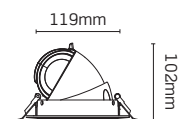

LED

4000K | CRI: Ra (80)

Finishes

Black (**BLK**), White (**WH**)

Construction

Body: Aluminium
 Lens: Glass

Installation

Cut out Ø: 120-130mm

JC47441

Ø145mm

Code	Description	Col temp.	Dim.	Watt	Lumens	LpcW
------	-------------	-----------	------	------	--------	------

JC47441	Starscoop	4000K	No	20W	2020	101
---------	-----------	-------	----	-----	------	-----