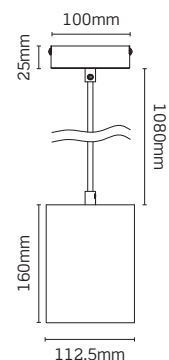

Finishes

Black (**BLK**), White (**WH**)

Construction

Body: Aluminium
Lens: Glass

JC84215

Code	Description	Col temp.	Dim.	Watt	Lumens	LpcW
JC84214	Architectural LED Pendant	3000K	Yes	25W	1950	78
JC84215	Architectural LED Pendant	4000K	Yes	25W	2000	80