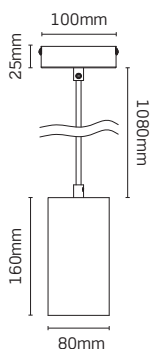

3000K | CRI: Ra (80)
4000K | CRI: Ra (80)

Finishes

Black (**BLK**), White (**WH**)

Construction

Body: Aluminium
Lens: Glass

JC84213

All data sheets and installation sheets available at jcc.co.uk

Architectural Pendant 18W

Decorative interior LED pendant

- Stylish, ultra modern design
- Pre-wired with three-core cable and a braided outer sleeving
- Triac dimmable as standard
- Available in white and black finishes
- Up to 89 lumens per circuit Watt