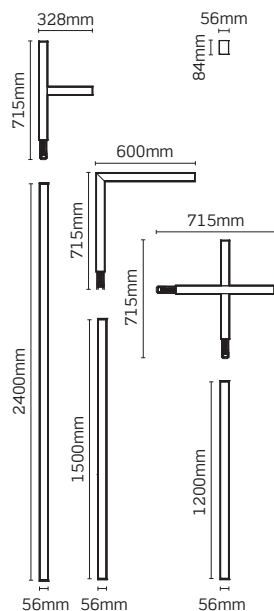

NEW New product for 2018

5 year ext. warranty*

Emergency options available

Produced to order call 01243 838999

Direction of light: Direct/Indirect

Classification

Class 1
IP20 | 240V

LED

3000K | CRI: Ra (80)
4000K | CRI: Ra (80)

Finishes

Black (**BLK**), Grey (**GRY**),
White (**WH**)

Construction

Body: Aluminium
Diffuser: Polycarbonate

*Emergency versions are not available in corner accessories

Line of Light Direct/Direct Indirect

All data sheets and installation sheets available at jcc.co.uk

Line of Light

Direct/Indirect light fittings

- 65% downwards light and 35% upwards light output
- Configurable lengths and corners for bespoke installations
- Linkable plug and play lighting solution
- DALI dimmable options available
- Integrated emergency versions available
- Suspended and wall mounted installations
- Available in black, grey and white finishes
- Produced to order, contact JCC customer services on **01243 838999**