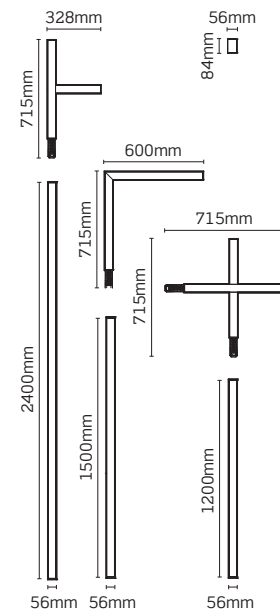

Code	Description	Col temp.	Watt	Lumens	LpcW
JC773S/4/3K/ND	Line of Light Direct 1200mm start	3000K	26W	2600	100
JC773S/5/3K/ND	Line of Light Direct 1500mm start	3000K	35W	3500	100
JC773S/8/3K/ND	Line of Light Direct 2400mm start	3000K	52W	5200	100
JC773S/4/4K/ND	Line of Light Direct 1200mm start	4000K	26W	2600	100
JC773S/5/4K/ND	Line of Light Direct 1500mm start	4000K	35W	3500	100
JC773S/8/4K/ND	Line of Light Direct 2400mm start	4000K	52W	5200	100
JC773/4/3K/ND	Line of Light Direct 1200mm middle/end	3000K	26W	2600	100
JC773/5/3K/ND	Line of Light Direct 1500mm middle/end	3000K	35W	3500	100
JC773/8/3K/ND	Line of Light Direct 2400mm middle/end	3000K	52W	5200	100
JC773/4/4K/ND	Line of Light Direct 1200mm middle/end	4000K	26W	2600	100
JC773/5/4K/ND	Line of Light Direct 1500mm middle/end	4000K	35W	3500	100
JC773/8/4K/ND	Line of Light Direct 2400mm middle/end	4000K	52W	5200	100
JC774/2/3K/ND	Line of Light Direct corner (L)	3000K	26W	2600	100
JC774/2/4K/ND	Line of Light Direct corner (L)	4000K	26W	2600	100
JC774/3/3K/ND	Line of Light Direct T junction (T)	3000K	21W	2100	100
JC774/3/4K/ND	Line of Light Direct T junction (T)	4000K	21W	2100	100
JC774/4/3K/ND	Line of Light Direct cross (X)	3000K	26W	2600	100
JC774/4/4K/ND	Line of Light Direct cross (X)	4000K	26W	2600	100
JC770/4/REC/WH	Line of Light recessing 4ft kit (pack of 2)	-	-	-	-
JC770/5/REC/WH	Line of Light recessing 5ft kit (pack of 2)	-	-	-	-
JC770/8/REC/WH	Line of Light recessing 8ft kit (pack of 2)	-	-	-	-
JC770/1/SUS	Line of Light suspension kit (pack of 2)	-	-	-	-
JC770/1/WALL	Line of Light wall mounting kit (pack of 2)	-	-	-	-

Direction of light: Direct

Classification

Class 1
IP20 | 240V

LED

3000K | CRI: Ra (80)
4000K | CRI: Ra (80)

Finishes

Black (**BLK**), Grey (**GRY**), White (**WH**)

Construction

Body: Aluminium
Diffuser: Polycarbonate

*Emergency versions are not available in corner accessories

Line of Light Direct

All data sheets and installation sheets available at jcc.co.uk