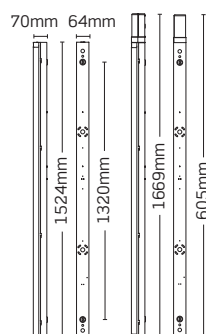

Classification

 Class 1
IP20 | 240V

LED

4000K | CRI: Ra (80)

Finishes

White

Construction

Body: Steel
Diffuser: Opal polycarbonate

Accessories

Skypack in-line connector
(JC71730)

JC71705 / JC71707

All data sheets and installation sheets available at jcc.co.uk

Code	Description	Col temp.	Dim.	Watt	Lumens	LpcW
JC71705	Skypack 5ft single	4000K	No	30W	3700	124
JC71705DIM	Skypack 5ft single DALI/1-10V	4000K	Yes	30W	3700	124
JC71705MW	Skypack 5ft single m/w on/off	4000K	No	30W	3700	124
JC71705SD	Skypack 5ft single m/w step dim	4000K	-	30W	3700	124
JC71705EM	Skypack 5ft single emerg.	4000K	No	30W	3700	124
JC71705EMDIM	Single 5ft single DALI/1-10V emerg.	4000K	Yes	30W	3700	124
JC71705MWEM	Single 5ft single m/w on/off emerg.	4000K	No	30W	3700	124
JC71705EMSD	Single 5ft single m/w step dim emerg.	4000K	-	30W	3700	124
JC71707	Skypack 5ft twin	4000K	No	60W	7300	122
JC71707DIM	Skypack 5ft twin DALI/1-10V	4000K	Yes	60W	7300	122
JC71707MW	Skypack 5ft twin m/w On/off	4000K	No	60W	7300	122
JC71707SD	Skypack 5ft twin m/w step dim	4000K	-	60W	7300	122
JC71707EM	Skypack 5ft twin emerg.	4000K	No	60W	7300	122
JC71707EMDIM	Skypack 5ft twin DALI/1-10V emerg.	4000K	Yes	60W	7300	122
JC71707MWEM	Skypack 5ft twin m/w On/off emerg.	4000K	No	60W	7300	122
JC71707EMSD	Skypack 5ft twin m/w step dim emerg.	4000K	-	60W	7300	122
JC71730	Skypack in-line cont. connector	-	-	-	-	-