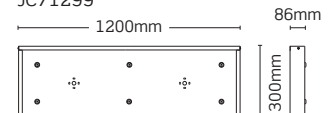

Finishes

White

Construction

Body: Pressed steel

JC71262

JC71295

JC71299

Code	Description
JC71262	600 x 600mm Surface mount box
JC71295	1200 x 600mm Surface mount box
JC71299	1200 x 300mm Surface mount box