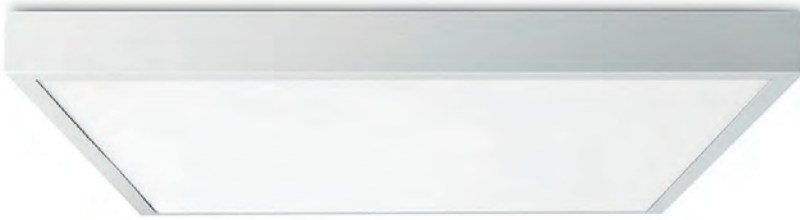

Skytile® Surface Mount Box

For solid ceiling installation

- Skytile and Skytile Linear versions available
- Suitable for emergency versions
- White finish
- Pressed steel construction

2 year
product guarantee

Finishes

White

Construction

Body: Pressed steel

JC71262

JC71295

JC71299

Code	Description
JC71262	600 x 600mm Surface mount box
JC71295	1200 x 600mm Surface mount box
JC71299	1200 x 300mm Surface mount box