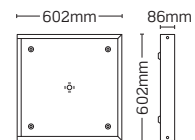

Skytile® Surface Mount Box

For solid ceiling installation

- Skytile and Skytile Linear versions available
- Suitable for emergency versions
- White finish
- Pressed steel construction

2 year
product guarantee

Finishes

White

Construction

Body: Pressed steel

JC71262

JC71295

JC71299

Code	Description
JC71262	600 x 600mm Surface mount box
JC71295	1200 x 600mm Surface mount box
JC71299	1200 x 300mm Surface mount box