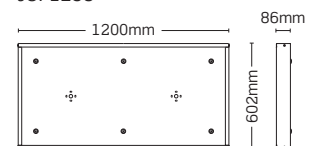

Finishes

White

Construction

Body: Pressed steel

JC71262

JC71295

JC71299

Code	Description
JC71262	600 x 600mm Surface mount box
JC71295	1200 x 600mm Surface mount box
JC71299	1200 x 300mm Surface mount box