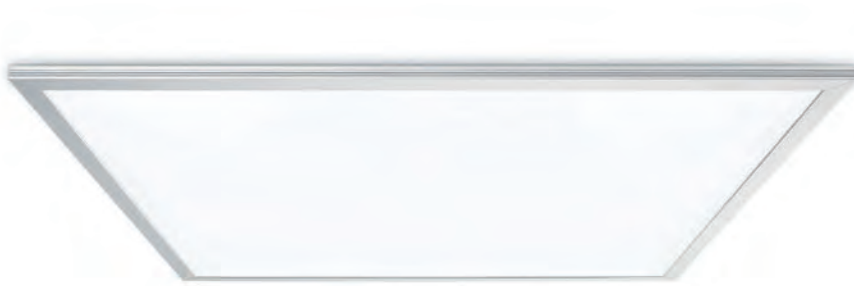

Skytile® 28W

High performance LED 28W flat panel

- Outperforms traditional 4x18W fluorescent
- 7 year extended warranty, including 2 year on-site support
- Up to 107 lumens per circuit Watt
- Available in three colour temperatures 3000K, 4000K and 4700K
- Suspension kit and surface mount box available

LED

3000K | CRI: Ra (80)
4000K | CRI: Ra (80)
4700K | CRI: Ra (80)

Finishes

Silver, White (WH)**

Construction

Body: Aluminium
Diffuser: Opal polycarbonate

Accessories

Surface mount box JC71262 (see p.72), 1.5m Suspension kit JC71311 (see p.73)