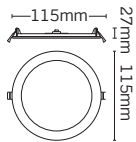

NEW New product for 2018

3 year ext. warranty*

Dimmable as standard

Emergency options available

Classification

☐ Class 2
☒ Class 1 (EM00172)
IP65 | 240V

LED

4000K | CRI: Ra (80)
4700K | CRI: Ra (80)

Finishes

White

Construction

Body: Thermal plastic
Diffuser: Polycarbonate
Bezel: Polycarbonate

Installation

Cut out Ø:
7W - 100-110mm
13W - 150-160mm
17W - 200-210mm
23W - 200-230mm

JC72501 / JC72505