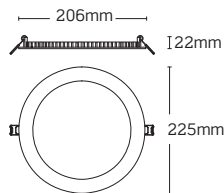

JC72383 / JC72387