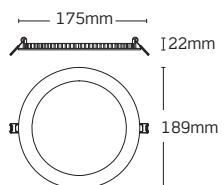

JC72382 / JC72386

All data sheets and installation sheets
available at jcc.co.uk

Code	Description	Col temp.	Dim.	Watt	Lumens	LpcW
JC72382	Skydisc Aluminium	4000K	Yes	17W	1220	72
JC72386	Skydisc Aluminium	4700K	Yes	17W	1220	72
JC72383	Skydisc Aluminium	4000K	Yes	21W	1590	76
JC72387	Skydisc Aluminium	4700K	Yes	21W	1590	76
JCEM001	Remote Emergency Pack	-	-	-	-	-

*Requires online registration.