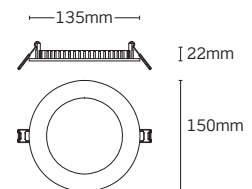

JC72380 / JC72384