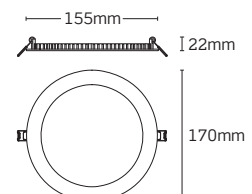

JC72381 / JC72385

Code	Description	Col temp.	Dim.	Watt	Lumens	LpcW
JC72380	Skydisc Aluminium	4000K	Yes	10W	700	70
JC72384	Skydisc Aluminium	4700K	Yes	10W	700	70
JC72381	Skydisc Aluminium	4000K	Yes	13W	975	75
JC72385	Skydisc Aluminium	4700K	Yes	13W	975	75
JCEM001	Remote Emergency Pack	-	-	-	-	-

*Requires online registration.

All data sheets and installation sheets available at jcc.co.uk