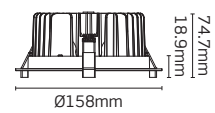

Commercial Downlight

High performance commercial LED downlight

- High efficiency up to 113 Lumens per circuit Watt
- Quick and easy retrofit
- Zero maintenance, no need to relamp
- CRI 80, ideal for retail applications

NEW New product for 2018

5 year ext. warranty*

60° beam angle

Classification

Class 2
IP54 | 240V

LED

4000K | CRI: Ra (80)

Finishes

White

Construction

Body: Aluminium
Lens: Glass
Bezel: Aluminium

Installation

Cut out Ø:
18W/25W - 120-130mm
35W - 160-170mm

JC54302

JC54300 / JC54301

Code	Description	Col temp.	Dim.	Watt	Lumens	LpcW
JC54300	Commercial Downlight	4000K	No	18W	1960	109
JC54301	Commercial Downlight	4000K	No	25W	2700	108
JC54302	Commercial Downlight	4000K	No	35W	3960	113

*Requires online registration.

All data sheets and installation sheets available at jcc.co.uk