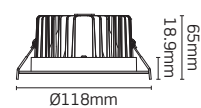

JC54300 / JC54301

Code	Description	Col temp.	Dim.	Watt	Lumens	LpcW
JC54300	Commercial Downlight	4000K	No	18W	1960	109
JC54301	Commercial Downlight	4000K	No	25W	2700	108
JC54302	Commercial Downlight	4000K	No	35W	3960	113

*Requires online registration.

All data sheets and installation sheets available at jcc.co.uk