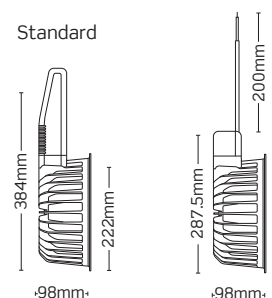

JC5052 N / JC5054 / JC5060

/ JC5368 / JC5110 / JC5118

Installation

Cut out Ø: 212mm

JC5410

-260mm-
-212mm-

Dimmable

Standard