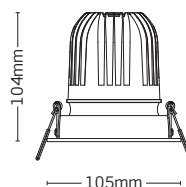

### Construction

Body: Aluminium  
Lens: Glass  
Bezel: Steel

### Installation

Cut out Ø: 8W - 75mm  
12W/15W - 95mm

JC95201 / JC95202

JC95211 / JC95212  
/ JC95221 / JC95222

All data sheets and installation sheets  
available at [jcc.co.uk](http://jcc.co.uk)

Code	Description	Col temp.	Dim.	Watt	Lumens	LpcW
JC95201	Nebula Darklight 40° beam	3000K	No	8W	525	66
JC95201DIM	Nebula Darklight 40° beam	3000K	Yes	8W	525	66
JC95202	Nebula Darklight 40° beam	4000K	No	8W	575	72
JC95202DIM	Nebula Darklight 40° beam	4000K	Yes	8W	575	72
JC95211	Nebula Darklight 40° beam	3000K	No	12W	800	67
JC95211DIM	Nebula Darklight 40° beam	3000K	Yes	12W	800	67
JC95212	Nebula Darklight 40° beam	4000K	No	12W	850	71
JC95212DIM	Nebula Darklight 40° beam	4000K	Yes	12W	850	71
JC95221	Nebula Darklight 40° beam	3000K	No	15W	1050	70
JC95221DIM	Nebula Darklight 40° beam	3000K	Yes	15W	1050	70
JC95222	Nebula Darklight 40° beam	4000K	No	15W	1100	73
JC95222DIM	Nebula Darklight 40° beam	4000K	Yes	15W	1100	73