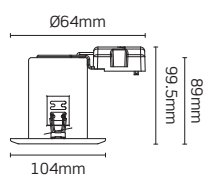

Classification

Class 2
IP20 | 240V

LED

3000K | CRI: Ra (80)
4000K | CRI: Ra (80)

Finishes

Brushed Nickel (**BN**),
Chrome (**CH**), White (**WH**)

Construction

Body: Steel
Lens: Polycarbonate
Bezel: Aluminium

Installation

Cut out Ø: 74mm

JC94113LED

All data sheets and installation sheets available at jcc.co.uk

✓ JC94113LED3KWH

✓ JC94113LED3KBN

✓ JC94113LED3KCH

Code	Description	Col temp.	Dim.	Watt	Lumens	LpcW
JC94113LED3K	Fireguard LED 38° beam angle	3000K	No	7.2W	450lm	63
JC94113LED4K	Fireguard LED 38° beam angle	4000K	No	7.2W	500lm	63