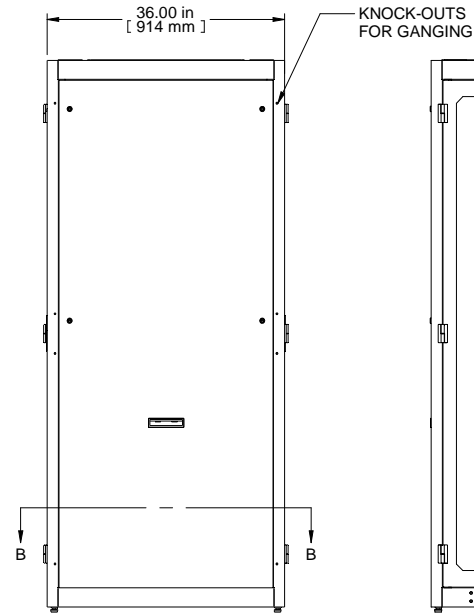

REAR VIEW

R.S. VIEW