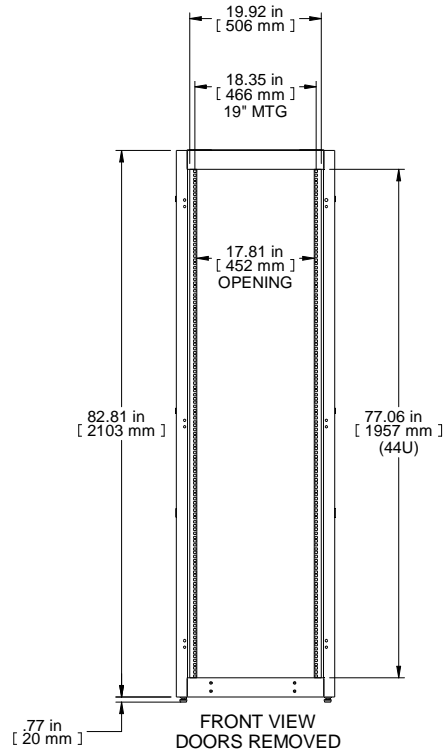

FRONT VIEW
DOORS REMOVED