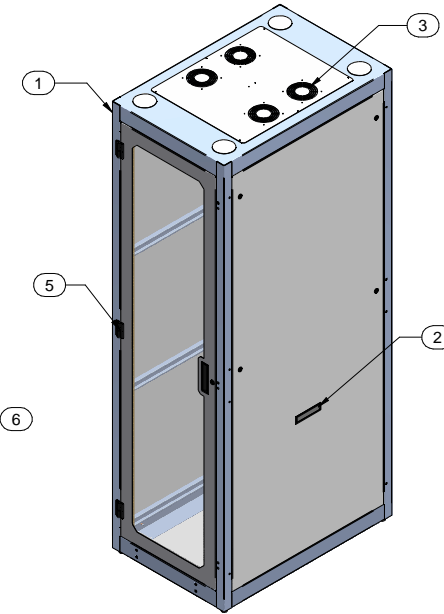

ISOMETRIC

Item Number	Title	Quantity
1	C4 - FRAME (24X77X36)	1
2	C4 - SOLID SIDE PANELS (PAIR)	2
3	TOP WITH FAN [4] PROVISION	1
4	C4 - SQ. HOLE PANEL RAILS (PAIR)	2
5	C4 - PLEXI DOOR ASSEMBLY (24X77)	1
6	C4D - FLUSH VENTED DOOR	1
7	VCTPDU - 44U CABLE MNGMT (COM56942-44)	1

PART NUMBERS

C4RR247736DBK1 | PAINTED BLACK TEXTURE

NOTES

See Hammond Website for Additional Accessories

Français

Pour tous les détails sur nos produits, svp veuillez consulter notre site www.hammondmgf.com