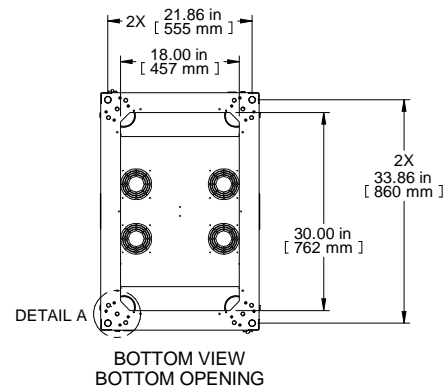

BOTTOM VIEW
BOTTOM OPENING

Item Number	Title	Quantity
1	C4 - FRAME (24X77X36)	1
2	C4 - SOLID SIDE PANELS (PAIR)	2
3	TOP WITH FAN [4] PROVISION	1
4	C4 - SQ. HOLE PANEL RAILS (PAIR)	2
5	C4 - PLEXI DOOR ASSEMBLY (24X77)	1
6	C4D - FLUSH VENTED DOOR	1
7	VCTPDU - 44U CABLE MNGMT (COM56942-44)	1

PART NUMBERS

C4RR247736DBK1 | PAINTED BLACK TEXTURE

NOTES

See Hammond Website for Additional Accessories

Français

Pour tous les détails sur nos produits, svp veuillez consulter notre site www.hammondmgf.com