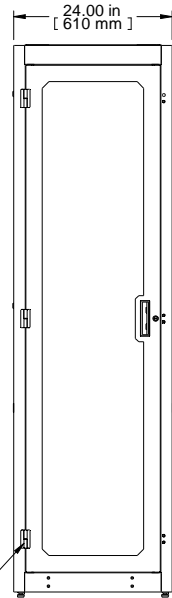

FRONT VIEW

Item Number	Title	Quantity
1	C4 - FRAME (24X77X36)	1
2	C4 - SOLID SIDE PANELS (PAIR)	2
3	TOP WITH FAN [4] PROVISION	1
4	C4 - SQ. HOLE PANEL RAILS (PAIR)	2
5	C4 - PLEXI DOOR ASSEMBLY (24X77)	1
6	C4D - FLUSH VENTED DOOR	1
7	VCTPDU - 44U CABLE MNGMT (COM56942-44)	1

PART NUMBERS

C4RR247736DBK1 | PAINTED BLACK TEXTURE

NOTES

See Hammond Website for Additional Accessories

Français

Pour tous les détails sur nos produits, svp veuillez consulter notre site www.hammondmgf.com