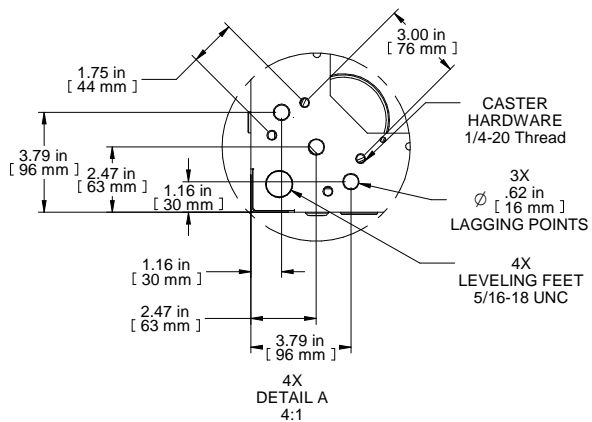

BOTTOM VIEW
BOTTOM OPENING

Item Number	Title	Quantity
1	C4 - FRAME (24X77X36)	1
2	C4 - SOLID SIDE PANELS (PAIR)	2
3	TOP WITH FAN [4] PROVISION	1
4	C4 - SQ. HOLE PANEL RAILS (PAIR)	2
5	C4 - PLEXI DOOR ASSEMBLY (24X77)	1
6	C4D - FLUSH VENTED DOOR	1
7	VCTPDU - 44U CABLE MNGMT (COM56942-44)	1

PART NUMBERS

C4RR247736DBK1 | PAINTED BLACK TEXTURE

NOTES

See Hammond Website for Additional Accessories

Français

Pour tous les détails sur nos produits, svp veuillez consulter notre site www.hammondmgf.com