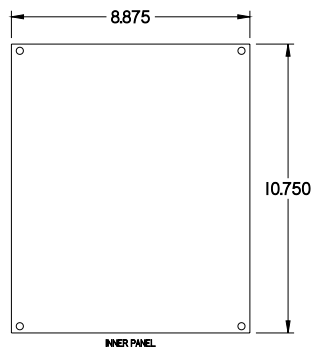

PART No. 1414N4PHSSK6

for more information visit
www.hammfg.com

Data subject to change without notice

ISOMETRIC VIEW

BACK VIEW

LEFT SIDE VIEW

FRONT VIEW

RIGHT SIDE VIEW

INNER PANEL

BOTTOM VIEW