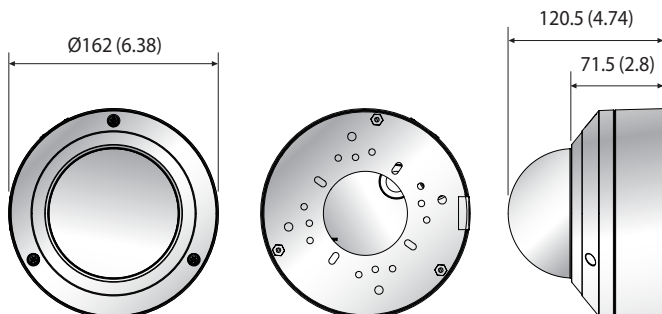

## Key Features

- Max. 5Megapixel (2560 x 1920) resolution
- 3.9 ~ 9.4mm (2.4x) motorized varifocal lens
- Max. 30fps@all resolutions (H.265 / H.264)
- H.265, H.264, MJPEG codec supported, Multiple streaming
- Day & Night (ICR), WDR (120dB), Defog
- Loitering, Directional detection, Fog detection, Audio detection, Digital auto tracking, Sound classification, Tampering
- Motion detection, Handover
- SD/SDHC/SDXC memory 2slots (Max. 512GB)
- Hallway view, WiseStream II support
- IR viewable length 50m, IP66, NEMA 4X, IK10+
- LDC, PoE, Bi-directional audio support

## Dimensions

Unit : mm (inch)