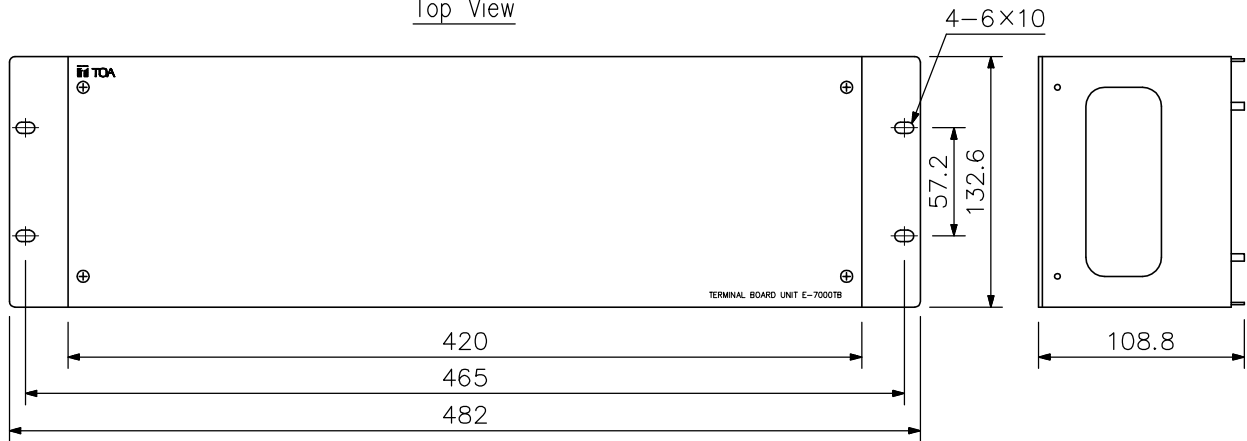

## DESCRIPTION

The E-7000TB is a rack mountable terminal board designed exclusively for use with the N-8000 Packet Intercom System (IP network compatible intercom).  
Up to 40 stations can be connected to the E-7000TB.

## SPECIFICATIONS

Line Capacity	80 (40 lines)
Line Connection Terminal	Clip terminal
Finish	Panel: Surface-treated steel plate, black, 30% gloss
Dimensions	482 (W) × 132.6 (H) × 108.8 (D) mm
Weight	2.5 kg
Accessory	Rack mounting screw $\times$ 4, Fiber washer $\times$ 4, Name plate $\times$ 4, Cord clamp $\times$ 6

## APPEARANCE

Rear View

Top View

Front View

Side View

Front view without front panel

UNIT:mm SCALE:1/4