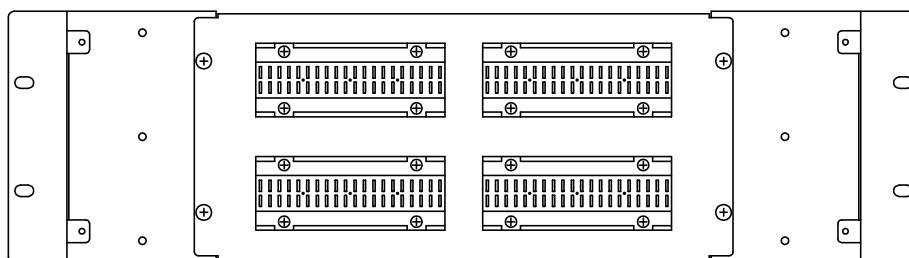

## DESCRIPTION

The E-7000TB is a rack mountable terminal board designed exclusively for use with the N-8000 Packet Intercom System (IP network compatible intercom).  
Up to 40 stations can be connected to the E-7000TB.

## SPECIFICATIONS

Line Capacity	80 (40 lines)
Line Connection Terminal	Clip terminal
Finish	Panel: Surface-treated steel plate, black, 30% gloss
Dimensions	482 (W) × 132.6 (H) × 108.8 (D) mm
Weight	2.5 kg
Accessory	Rack mounting screw $\times$ 4, Fiber washer $\times$ 4, Name plate $\times$ 4, Cord clamp $\times$ 6

## APPEARANCE

Rear View

Top View

Front View

Side View

Front view without front panel

UNIT:mm SCALE:1/4