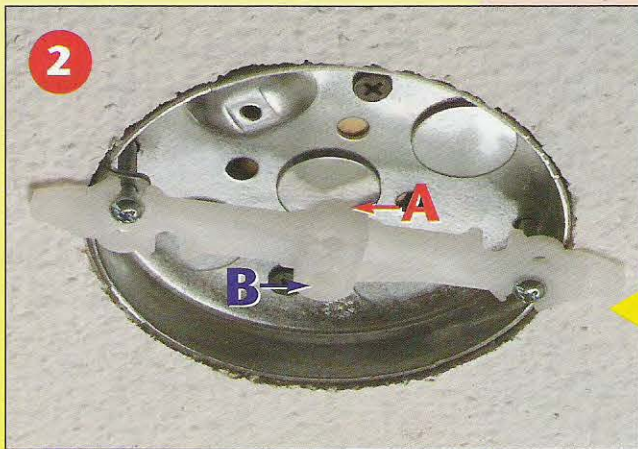

Its new bracket design allows it to be used on flat or uneven, textured ceilings.

CP3540...

- ▶ Provides a clean installation...no screws show on ceiling plate
- ▶ Fits 3-1/2" or 4" round or octagonal boxes
- ▶ Non-metallic
- ▶ Textured, Paintable

Patented.
Other patents pending.

Arlington

1 Stauffer Industrial Park, Scranton, PA 18517
800/233-4717 • FAX 570/562-0646
www.aifittings.com

Now for Flat & Uneven Ceilings!

CP3540 Box Cover

Fast and Easy to Install!

Provides 'A' & 'B' bracket openings for use with any ceiling condition; and accommodates #8 and #10 screws!

Just back the screws out enough to slip the bracket on.

Use the opening in the bracket that's most suitable for your ceiling condition...