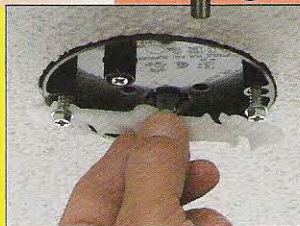

Arlington

1 Stauffer Industrial Park
Scranton, PA 18517
800.233.4717
Fax 570.562.0646
www.aifittings.com

Distributed by