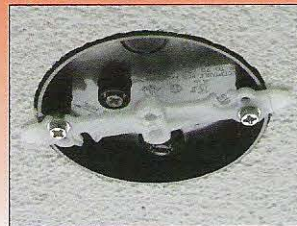

Arlington

1 Stauffer Industrial Park
Scranton, PA 18517
800.233.4717
Fax 570.562.0646
www.aifittings.com

Distributed by