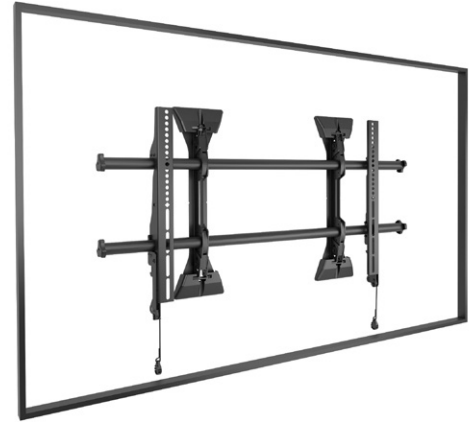

SYSTEM REQUIREMENTS

- Windows 7 or 8
- Mac OS X 10.7 or higher
- 2.4 GHz Dual Core processor or better
- 2 GB RAM or more
- USB 2.0 port (USB 3.0 ready)

ORDERING OPTIONS	Huddle Spaces & Small Conference Rooms			Large Conference Rooms		
	FCA800V Large Displays	FCA810V XL Displays	FCA820V Large or XL Displays	FCA800VE Large Displays	FCA810VE XL Displays	FCA820VE Large or XL Displays
	Above/Below Camera Placement		Center Camera Placement	Above/Below Camera Placement		Center Camera Placement
Jabra® 410MS Speaker Phone	X	X	X	X	X	X
Black Box® USB to CAT5 Extender				X	X	X
Black Box® USB A/B Female to Female Gender Changer	X	X	X			
10' (305 cm) USB 2.0 Type A Cable	X	X	X	X	X	X
Belkin® USB Hub	X	X	X	X	X	X
Fusion Accessory & ViewShare Camera	X	X	X	X	X	X

WE'VE GOT YOU COVERED

From huddle spaces to boardrooms, Chief and Da-Lite have the ViewShare solutions to outfit any environment.

Huddle spaces:
Chief

Conference rooms:
Chief or Da-Lite

XL spaces:
Da-Lite

FUSION[®] MICRO-ADJUSTABLE FIXED & TILT MOUNTS

Ideal for almost any permanent on-wall installation, the Fusion Series of fixed and tilt mounts is one of the most flexible on the market. Recent upgrades added new benefits installers appreciate: better stability, less hardware, faster installation, improved cable management and more.