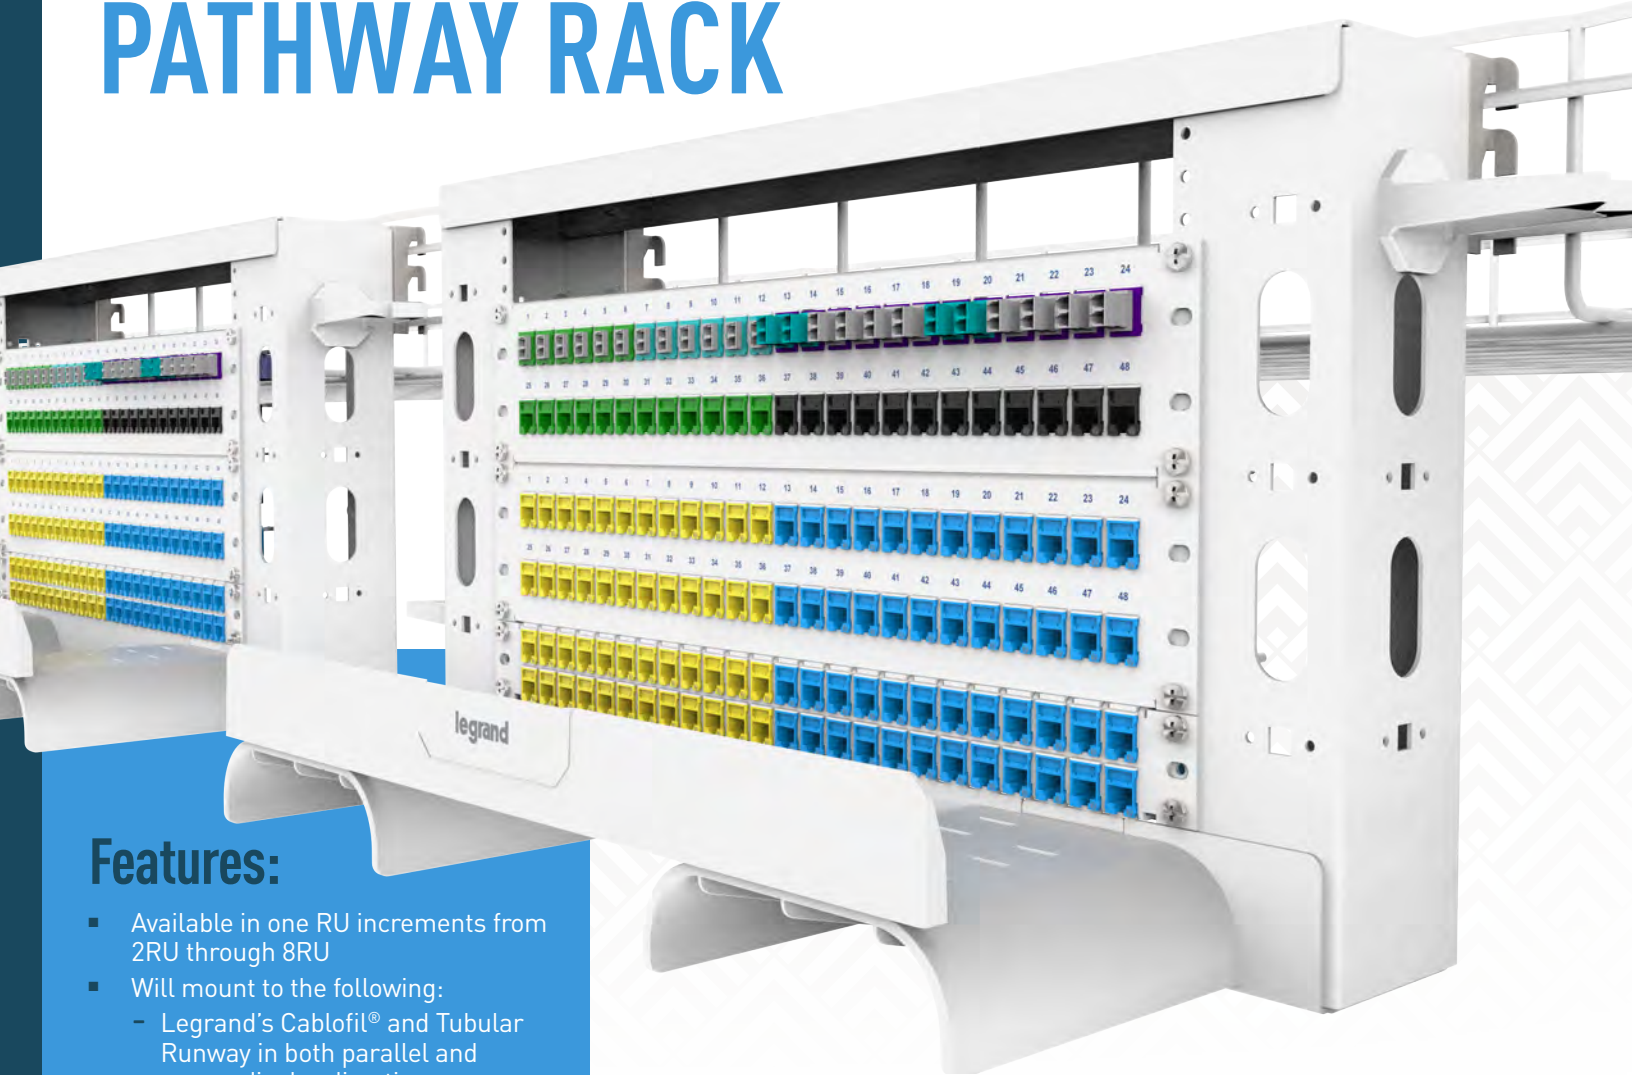

MIGHTY MO®

OVERHEAD CABLE PATHWAY RACK

Features:

- Available in one RU increments from 2RU through 8RU
- Will mount to the following:
 - Legrand's Cablofil® and Tubular Runway in both parallel and perpendicular directions
 - Multiple locations across the face of Cablofil and Tubular Runway
 - Threaded rod
- 3-piece snap fit plastic waterfall installs after racks are installed
- Removable waterfall front face provides for full access to first rack RU location
- Interchangeable easy clip Cablofil and tubular runway brackets
- No frame assembly required
- 12-24 threaded 19" EIA mounting holes
- Lightweight, easy to install
- 4 Cable Management Rings included

Mighty Mo Overhead Cable Pathway Rack

The Mighty Mo Overhead Cable Pathway Rack simplifies above-rack cable management by adding RU space for patch panels without taking up any additional floor space. The racks can be easily installed in several orientations using threaded rods suspended from the ceiling or by being attached to existing overhead cable pathway systems from Legrand, including Cablofil® wire mesh tray and tubular runway.

The Mighty Mo Overhead Cable Pathway Rack features up to 8 rack units and a snap-fit 3-piece plastic waterfall which allows for exceptional cable egress down to adjacent racks or cabinets. Manufactured from a welded steel frame, the rugged overhead rack is ready to install right out of the box, perfect for new builds or retrofits in data centers and telecom rooms.