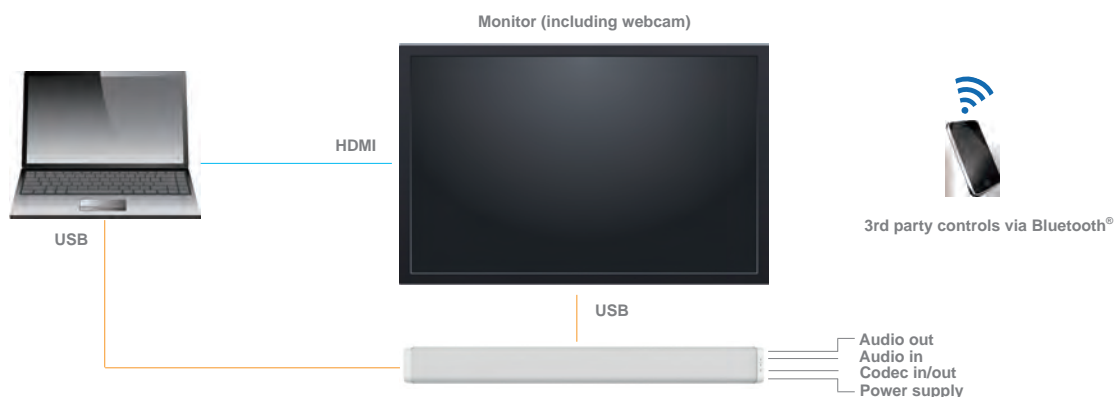

AM-CF1

Audio Collaboration System

The AM-CF1 is an audio system for conference rooms which incorporating TOA's proprietary array microphone technology, digital signal processing and 2-way active speakers. While you can see the clearer image via any video conferencing system, are you hearing conversation clearly? High quality loudspeakers, and array microphone which collects sound ideally by detecting and tracking voice in real-time will make team collaboration more productive and your presentation more attractive.

FEATURES

- TOA's proprietary real-time steering array microphone technology offers ideal sound collection
- High quality audio supports natural conversation at a distance
- Easily connectable via USB for a PC-based web conference and for USB-connectable camera
- Bluetooth® interface allows attendees on the public phone line
- LED light tells your voice is now being surely collected and delivered to remote partner
- Wall-mount installation gives more free space
- Black or white colored according to interior design
- Compatible for PoE plus and power supply
- Built-in DSP function such as Automatic Echo Cancellation and Automatic Noise Reduction

CONNECTION

SPECIFICATIONS

	AM-CF1B	AM-CF1W
Audio Input		2ch x USB Audio, 2ch x Bluetooth, 1ch x Codec, 2ch x AUX
Audio Output		2ch x USB Audio, 2ch x Bluetooth, 1ch x Codec, 2ch x AUX
Contact Input / Output		2ch
Power Source		12 V DC (supplied from the specified AC adapter) or 52 V DC (60W PoE (PoE++)) Note: AC adapter not included
USB HUB		2 ports
Speaker		2 x Two-way speaker
Amplifier		4ch (Low&High x 2)
Finish	black	white
Dimensions (W x H x D)		800 x 82 x 73 mm

TOA Canada Corporation

Tel: 1-800-263-7369

Fax: 1-800-463-3569

sales@toacanada.com • www.TOAcanda.com