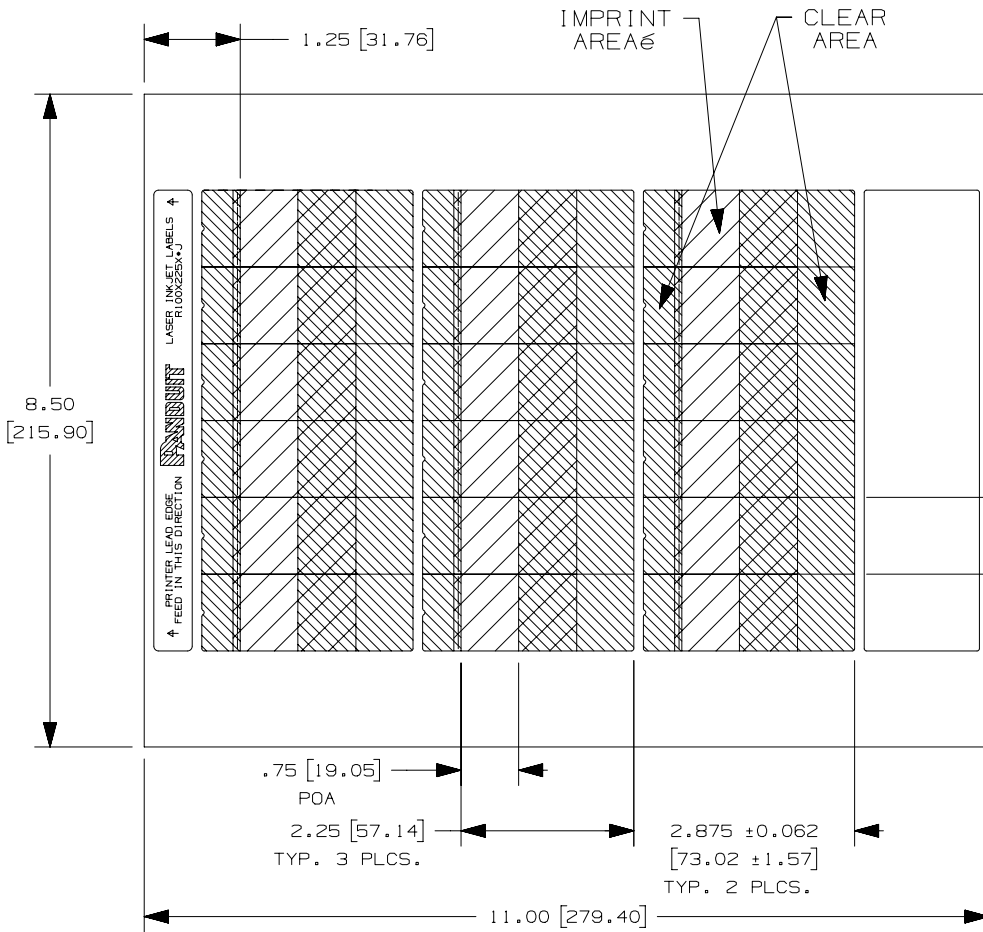

THIS COPY IS PROVIDED ON A RESTRICTED BASIS AND IS NOT TO BE USED IN ANY WAY DETRIMENTAL TO THE INTERESTS OF PANDUIT CORP.

PART NUMBER	COLOR	WIRE DIAMETER COMPATIBILITY	PACKAGE QTY.
R100X225X1J	WHITE	8-4 AWG WIRE/CABLE	1000
R100X225X2J	BLUE		
R100X225X3J	GREEN		
R100X225X7J	RED		
R100X225X8J	YELLOW		

NOTES:
1. MILLIMETERS ARE IN [].

1.00 [25.40]
TYP. 6 PLCS.

REV	DATE	BY	CHK	APR	DESCRIPTION	ECN
1	8/4/14	RVU	SEWH	MSAD	ADD COLOR PN: R100X225X2J, R100X225X3J, R100X225X7J, AND R100X225X8J. ADD COLOR COLUMN.	GAECN01948
0	8/20/13	RVU	SEWH	MSAD	DRAWING RELEASED.	GAECN01150

TITLE R100X225X*J LASER/INKJET TURN TELL ROTATABLE SELF-LAMINATING LABEL CUSTOMER DRAWING	
ITEM REVISION NAME 100147CG/02	PANDUIT
DATASET FILE NAME 100147CG_DC_C11073/02C	
UNLESS OTHERWISE SPECIFIED, DIMENSIONAL TOLERANCES ARE: IN [mm] .x ± .12 [3.04] .xxx ± .025 [.635] .xx ± .062 [1.57] ANGLES ±	
DRAWING NUMBER: C11073	
DRAWN BY RVU	DATE 8/20/13
CHK MSAD	SCALE NTS
SHT 1 OF 1	
SIZE A	

D10100DA/16