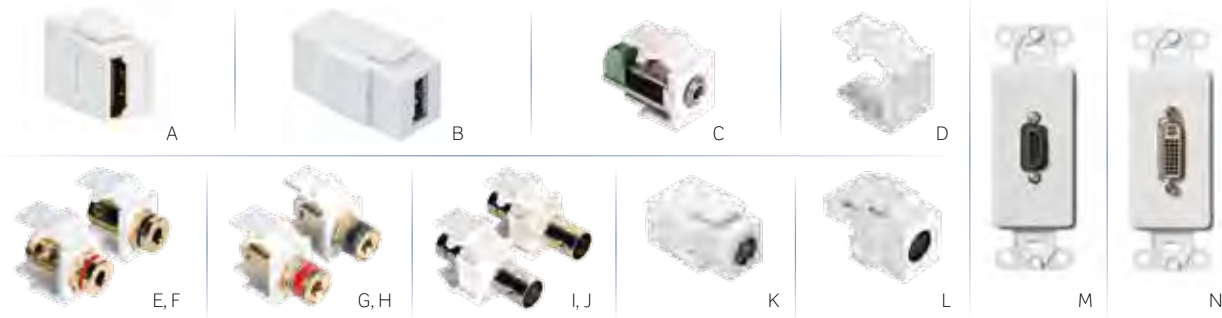

A/V CONNECTIVITY | QuickPort® A/V Connector & Adapters

A/V Connectors, Adapters & Inserts

Features and Benefits

- HDMI® connector works with HDMI® Type A connectors
- Binding Post and Banana Jack connectors are excellent for advanced audio
- QuickPort® blanks secure unused ports in wallplates and housings for future expansion
- 3.5 mm Stereo Adapter facilitates classroom, workstation, and computer audio applications
- Use BNC connectors for commercial CCTV or commercial video signals
- S-video for enhanced video streams available in feedthrough and 110 termination
- Decora® wallplate inserts with HDMI® and DVI connections provide high-definition video with in-wall wiring

QuickPort® A/V Connectors and Adapters

Description	White	Lt. Almond	Ivory	Gray	Black	Brown
[A] HDMI® Connector, feedthrough	40834-00W	40834-00T	40834-00I	—	40834-00E	—
[B] USB A/A Connector, feedthrough	40835-00W	—	40835-00I	—	—	—
[C] 3.5 mm Stereo Adapter, screw terminal	40839-SWS	—	40839-SIS	—	—	—
[D] Blank Insert (pack of 10)	41084-BWB	41084-BTB	41084-BIB	41084-BGB	41084-BEB	41084-BBB
[E] Banana Jack Connector, red stripe, feedthrough	40837-BWR	40837-BTR	40837-BIR	—	—	—
[F] Banana Jack Connector, black stripe, feedthrough	40837-BWE	40837-BTE	40837-BIE	—	—	—
[G] Binding Post Connector, red stripe, feedthrough	40833-BWR	40833-BTR	40833-BIR	—	40833-BER	40833-BBR
[H] Binding Post Connector, black stripe, feedthrough	40833-BWE	40833-BTE	40833-BIE	—	40833-BEE	40833-BBE
[I] BNC Connector, nickel-plated, feedthrough	41084-BWF	41084-BTF	41084-BIF	41084-BGF	41084-BEF	41084-BBF
[J] BNC Connector, gold-plated, feedthrough	40832-0BW	40832-0BT	40832-0BI	—	—	—
[K] S-Video Connector, feedthrough	40734-CVW	—	40734-CVI	—	—	—
[L] S-Video Adapter, 110 termination	40734-SVW	40734-SVT	40734-SVI	40734-SVG	40734-SVE	—