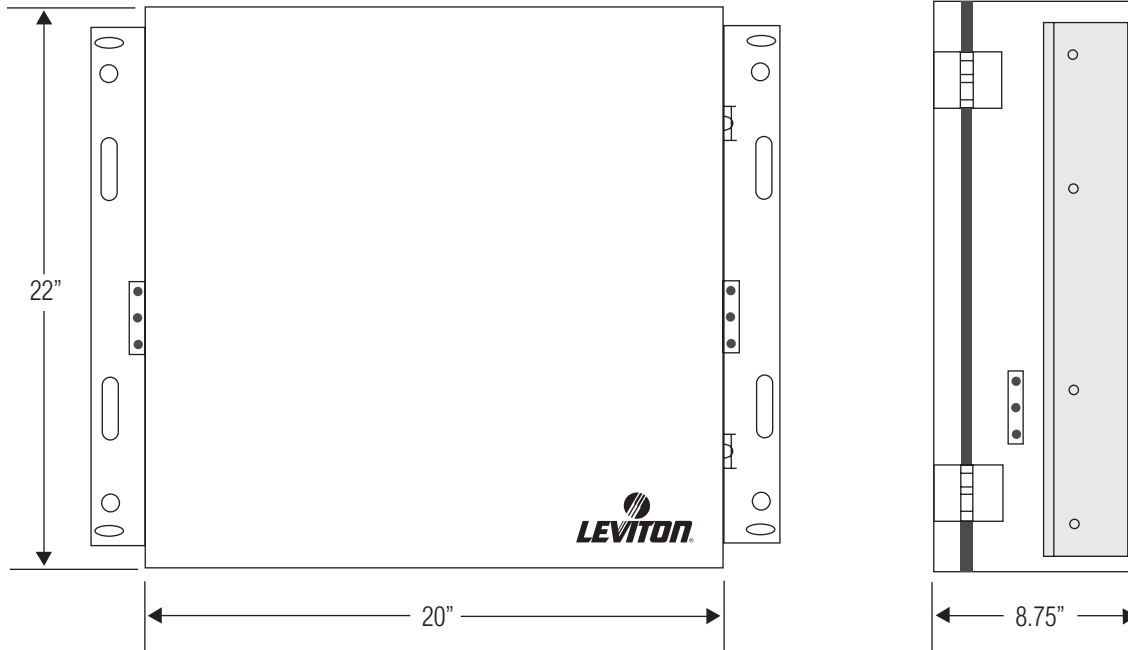

LightSpace™ VSC Series Vault Splice Enclosure

APPLICATION

Leviton's LightSpace VSC Series Vault Splice Enclosures provide an ideal central location for organizing and sorting optical fiber splices between outside plant (OSP) and indoor riser cables routed to cross connection equipment. The capacity of 288 fiber splices allows each VSC to support up to four 72-fiber DP-700 Optical Distribution Enclosures. Unit can be installed in a building entrance facility or outside plant vault. The VSC is an ideal match for stubbed DP-700 product, providing a single source for all fiber optic cable splice and cross connection requirements.

PHYSICAL SPECIFICATIONS

Dimensions: 22" x 20" x 8.75"
Enclosure: Aluminum

DESIGN CONSIDERATIONS

- Can be configured for either top or bottom cable entry/exit
- Minimum fiber bend radius is maintained throughout
- Multiple mounting options:
 - Flush Wall Mounting
 - 4-inch offset wall mount brackets
 - 23-inch frame mounting

LightSpace VSC Series Vault Splice Enclosure

LightSpace™ VSC Series Vault Splice Enclosure

Part Number
VSC12-STD

.....

DIMENSIONAL LINE ART

PART NUMBERS

Description	Part No.
VSC Vault Splice Enclosure, 12 Splice Trays	VSC12-STD
Grounding and Bonding kit	VSCGB-KIT
Cable fitting kit, small diameter (.25" - .50")	VCCFK-OSM
Cable fitting kit, large diameter (.50" - 1.0")	VCCFK-OLG