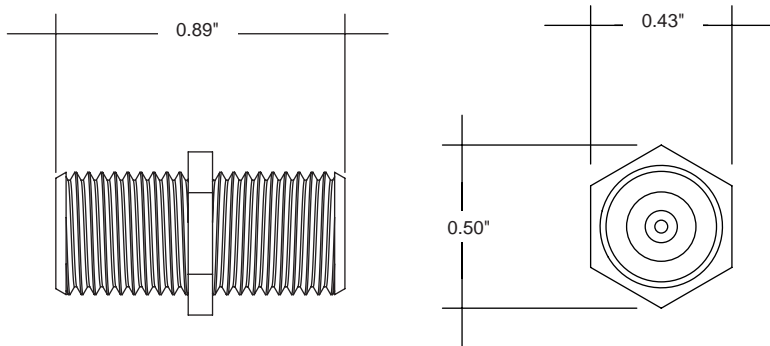

ELECTRONIC FILES

For CAD files, typical specs, or technical drawings (.DXF, .DWG), visit www.leviton.com.

40986-000

PART NUMBERS

Description

Part No.

F-Connector Coupler	40986-000

Leviton Network Solutions
2222 - 222nd St. SE
Bothell, WA 98021-4416

Asia / Pacific
T +1.631.812.6228
E infoasean@leviton.com

Canada
T +1.514.954.1840
E pcservice@leviton.com

Caribbean
T +1.954.593.1896
E infocaribbean@leviton.com

China
T +852.2774.9876
E infochina@leviton.com

Colombia
T +57.1.743.6045
E infocolombia@leviton.com

tel 1-800-824-3005
tel +1-425-486-2222
appeng@leviton.com
www.leviton.com

Europe
T +33.6.8869.1380
E infoeurope@leviton.com

India / SAARC
T +91.80.4322.5678
E infoindia@leviton.com

Mexico
T +52.55.5082.1040
E lsamarketing@leviton.com

Middle East & Africa
T +971.4.886.4722
E lmeinfo@leviton.com

South Korea
T +82.2.3273.9963
E infokorea@leviton.com