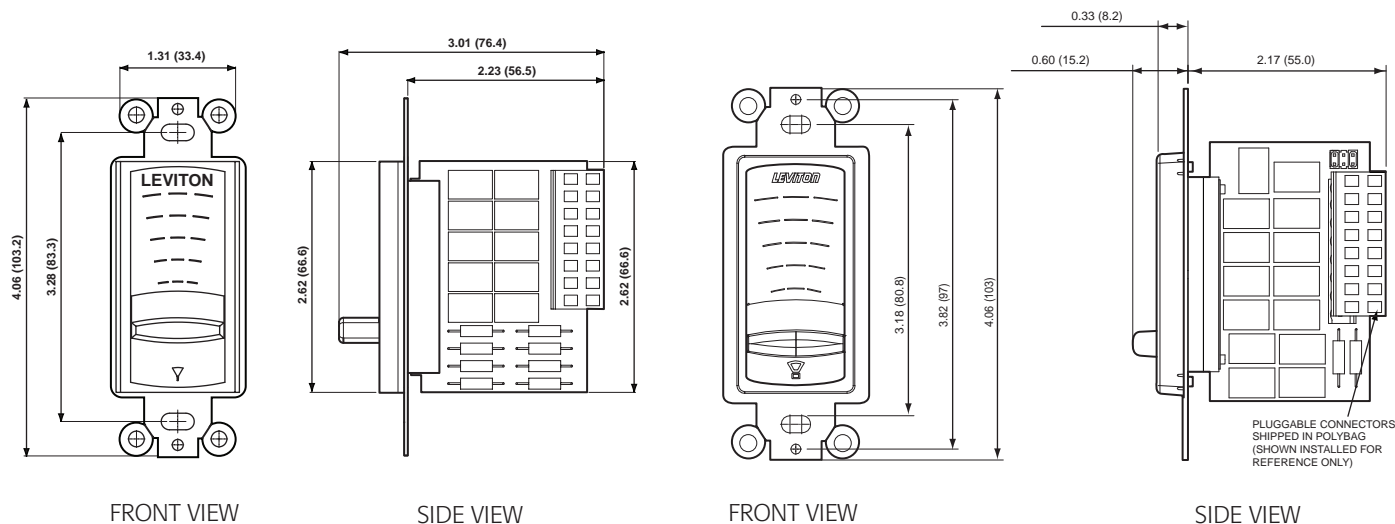

SPECIFICATIONS

1. **Frequency Response:** 20Hz-20kHz +/- 1 dB
   Power Handling: 200W peak/100W RMS
   Speaker Impedance: 4-16 Ohms (nominal 8 Ohms)
   Mounting: Standard single-gang design (mounting depth: 2.5 in/64 mm)
   Materials: Frame and slider: White Polycarbonate; high impact, fire retardant plastic rated UL94 V-O

ORDERING INFORMATION

Cat. No.	Description
SGVST-00W	Decora® Strauss™ Transformer-Free™ Volume Control (Standard white)
SGVSM-00W	Decora® Strauss™ Transformer-Free™ Impedance Matching Volume Control (Standard white)
SGVCK-OIA	Color change kit (converts to ivory or almond)
SGVCK-OOE	Color change kit (converts to ebony)
SGVCK-LA	Color change kit (converts to light almond)

DIMENSIONAL DRAWINGS

**Decora® Strauss™ Transformer-Free™ Volume Control
(Cat. No. SGVST-00W)**

**Decora® Strauss™ Transformer-Free™ Impedance Matching Volume Control
(Cat. No. SGVSM-00W)**

WARRANTY INFORMATION

Two-year limited product warranty

Leviton Manufacturing Co., Inc.
59-25 Little Neck Parkway, Little Neck NY 11362-2591
Phone: 1-800-323-8920 • FAX: 1-800-832-9538 Tech Line: 1-800-824-3005

Leviton Manufacturing of Canada, Ltd.
165 Hymus Boulevard, Pointe Claire, Quebec H9R 1E9 Customer Service: 1-800-469-7890 • FAX: 1-800-563-1853

Leviton S. de R.L. de C.V.
Lago Tana 43 Mexico DF, Mexico CP 11290 Tel. (+52) 55-5082-1040 www.leviton.com.mx

Note: Features and specifications subject to change
Patents Pending

Visit our Website at www.leviton.com

©2007 Leviton Manufacturing Co., Inc. All rights reserved.