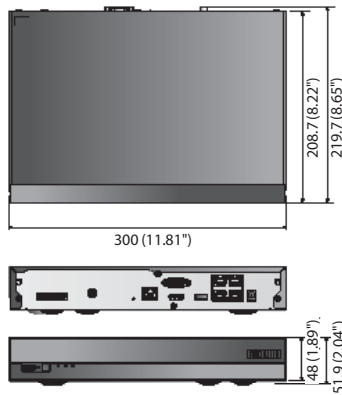

## Dimensions

Unit : mm (inch)

XRN-410S		
<b>DISPLAY</b>		
Video	Inputs	Up to 4CH
	Resolution	CIF ~ 8MP
Live	Protocols	Samsung, ONVIF
	Local Display	HDMI / VGA
	Multi Screen Display	[Local monitor] 1 / 2V / 3V / 4 / Auto sequence [Web] 1 / 4 / Auto sequence
	Performance	[Local Monitor] 8MP (60fps), 5MP (90fps), 3MP (120fps), 2MP(240fps), 720p (240fps), D1 (240fps)
<b>PERFORMANCE</b>		
Operating System	Embedded	Linux
Recording	Compression	H.265, H.264, MJPEG, WiseStream (H.265, H.264)
	Recording Bandwidth	50Mbps
	Resolution	CIF ~ 8MP
	Mode	Manual, Schedule (Continuous / Event), Event (Pre / Post)
	Event Trigger	Alarm input (4), Video loss, Camera event (Sensor, MD, Video analytics, Defocus)
Search & Playback	Event Action	E-mail, PTZ preset, Alarm out, Buzzer, Monitor out
	Playback Bandwidth	32Mbps (4CH simultaneously)
	Performance	Max. 3 users (Local 1, Remote 3)
Storage	Mode	Date & Time (Calendar) / Event log list / Text search (POS, ANPR), ARB search, Smart search (Virtual Line w/ direction, Enter / Exit)
	Simultaneous Playback	Up to 4CH (Local, Network)
	Resolution	CIF ~ 8MP
Backup	Playback Control	Fast/Slow Forward/Backward, Move one step up/down
	Default Built-In	0TB ~ 6TB (Dependent on region)
	Internal	1 (Max.6TB)
Sensor	Max. Capacity	6TB
	File Backup Function	BU/EXE (USB), JPG/AVI (Web, CMS)
Audio	Input / Output	Multi channel (Up to 4CH) play, Date-time/title display
	Input	4 / 2 (NO 1ea, NO/NC 1ea)
Network	Compression	4CH (Network)
	Audio Communication	G.711, G.726, AAC (16/48KHz)
<b>NETWORK</b>		
Protocol Support		TCP/IP, UDP/IP, RTP (UDP), RTP (TCP), RTSP, NTP, HTTP, DHCP (Server, Client), PPPoE, SMTP, ICMP, IGMP, ARP, DNS, DDNS, uPnP, HTTPS, SNMP, ONVIF (Profile-S), SUNAPI(Server, Client)
DDNS		Hanwha security DDNS
Transmission Bandwidth		64Mbps
Max. Remote Users		Search 3 / Live unicast 10 / Live multicast 20
IP		IPv4 / IPv6
Security		IP address filtering, User access log, 802.1x authentication, Encryption (English, French, German, Italian, Spanish, Russian, Turkish, Polish, Dutch, Swedish, Czech, Portuguese, Danish, Rumanian, Serbian, Croatian, Hungarian, Greek, Norwegian, Finnish, Korean, Chinese(Simplified), Japanese, Thai)
Language	GUI / Web	
OS		Supported OS : Windows 7, 8, 10, Mac OS X 10.8, 10.9, 10.10, 10.11
Web Browser		Non-plugin Webviewer Supported Browser : Google Chrome 47, MS Edge 20 Plug-in Webviewer Supported MS Explore 11, Mozilla Firefox 43, Apple Safari 9 * Mac OS X only
Viewer Software	Type	SSM, Webviewer, SmartViewer, Wisenet mobile
FUNCTIONS	CMS Support	SDK / CGI (SUNAPI)
Camera Setup	Register	PnP mode, Manual mode
	Setup Items	IP address, Add profile edit, Bitrate, Compression, GOP, Quality, Camera MD setup, Camera video setup (Simple focus, Brightness / Contrast, Flip / Mirror, IRIS, WDR, D&N, SSSNR, Shutter, SSSD, DIS), Fisheye dewarping (Web), Hallway view setup, Camera webpage
Camera Control	PoE	Monitor PoE power consumption, On/Off control for each PoE camera, Remote reset for each PoE camera
Easy Configuration		Setup wizard (Date/Time, Network, Auto camera configuration), P2P (QR code)
Redundancy	ARB	Yes
PTZ	Control / Preset	Via GUI, Webviewer, 255 presets
Smart Phone	OS	Android, iOS
	Protocol Support	RTP, RTSP, HTTP, CGI (SUNAPI)
	Control	Live (4CH) : Multi-profile support, Playback (1CH), Event push
System Control	Max. Remote Users	Search 3 / Live unicast 10 / Live multicast 20
<b>INDICATOR / INTERFACE</b>		
Front	Indicator	LED (Status indicator) : 3ea Power status 1, LAN 1, Record 1
	VGA	1ea
Connections	HDMI	1ea - Support up to 4K (3840 x 2160)
	Audio	Out 1ea (RCA, Line)
	Ethernet	4ea (PoE/PoE+, 100Mbps), 1ea (WAN, 1Gbps) - WAN : Uplink to CMS
	Alarm	In 4ea (Terminal block) / Out 2ea (Terminal block)
	USB	2ea (Front 1, Rear 1)
	Reset	Switch (1ea)
	Power Cord	Included
<b>SYSTEM</b>		
Log	Log List	Max. 20,000 (System log, Event log each)
<b>GENERAL</b>		
Electrical	Input Voltage / Current	54V DC / 1.67A
	Power Consumption / PoE Budget	MAX.13W(109BTU), 2TB HDD x 1ea) / Max. 50W
Environmental	Operating Temperature	+0°C ~ +40°C (+32°F ~ +104°F)
	Operating Humidity	20% ~ 85% RH
Mechanical	Color / Material	Black / Metal
	Dimensions (WxHxD)	300.0 x 48.0 x 208.7mm (17.32" x 1.89" x 8.22") (1U)
	Weight	1.69Kg (3.73 lb) (2TB HDD)