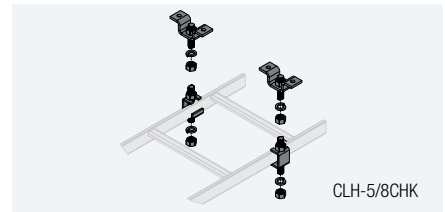

CLH-5/8CHK

Set of slotted ladder support hardware with ceiling hang kit shall be Middle Atlantic Products model # CLH-5/8CHK. Hardware kit shall be of all steel construction with black zinc coating.