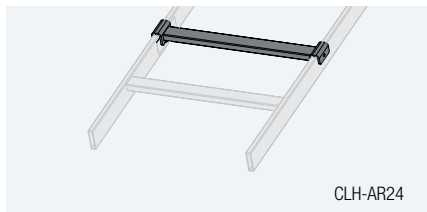

CLH-RES

Pair of ladder end support hardware shall be Middle Atlantic Products model # CLH-RES. Hardware kit shall be of all steel construction with zinc coating.

CLH-SPOOL-10

Pack of ten plastic cable spools shall be Middle Atlantic Products model # CLH-SPOOL-10. Cable spools shall be black plastic.

Set of slotted ladder support hardware with ceiling hang kit shall be Middle Atlantic Products model # CLH-5/8CHK. Hardware kit shall be of all steel construction with black zinc coating.

CLH-EC-12

Pack of six pairs of ladder end caps shall be Middle Atlantic Products model # CLH-EC-12. End caps shall be black rubber. Classified by UL in the US and Canada.

CLH-5/8ROD-__

Adjustable 5/8" threaded rod shall be Middle Atlantic Products model # CLH-5/8ROD-12-4 (four 12" long pieces), CLH-5/8ROD-6 (one 6' length)

CL-GK

Cable ladder bonding kit shall be Middle Atlantic Products model # CL-GK. Classified by UL in the US and Canada.

CLH-JBOLT

Pair of J-Bolts shall be Middle Atlantic Products model # CLH-JBOLT

CLH-AR24

Adjustable rung shall be Middle Atlantic Products model # CLH-AR___ (12", 18", 24")

CLH-ARD-12

Adjustable rung drop shall be Middle Atlantic Products model # CLH-ARD-___ (12", 18", 24")