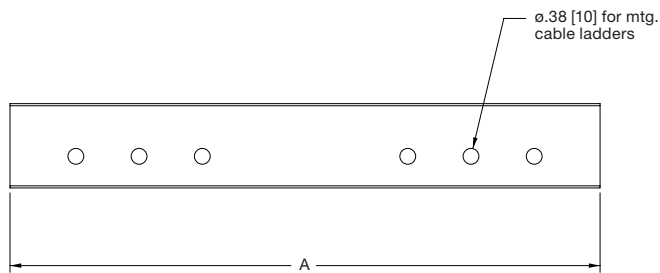

CLH-JBOLT

Pair of J-Bolts shall be Middle Atlantic Products model # CLH-JBOLT

CLH-AR24

Adjustable rung shall be Middle Atlantic Products model # CLH-AR___ (12", 18", 24")

CLH-ARD-12

Adjustable rung drop shall be Middle Atlantic Products model # CLH-ARD-___ (12", 18", 24")

what **great systems** are built on.™

A brand of **legrand**

Middle Atlantic Products

middleatlantic.com | middleatlantic.ca

CL Series

CLH basic dimensions

all dimensions in inches unless otherwise noted [all dimensions in brackets are in millimeters]