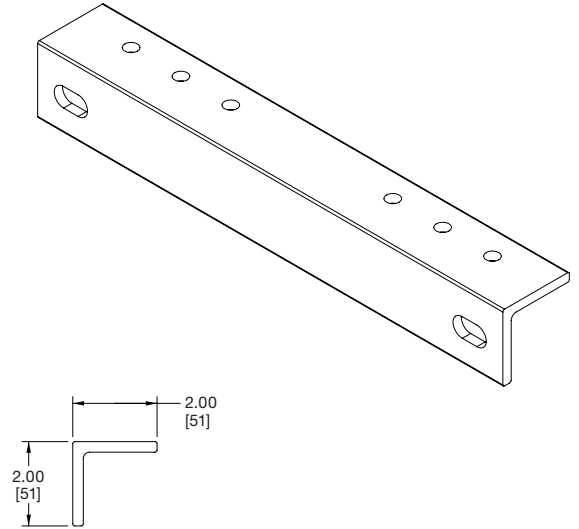

CLH-5/8ROD-__

Adjustable 5/8" threaded rod shall be Middle Atlantic Products model # CLH-5/8ROD-12-4 (four 12" long pieces), CLH-5/8ROD-6 (one 6' length)

CL-GK

Cable ladder bonding kit shall be Middle Atlantic Products model # CL-GK. Classified by UL in the US and Canada.

CLH-JBOLT

Pair of J-Bolts shall be Middle Atlantic Products model # CLH-JBOLT

CLH-AR24

Adjustable rung shall be Middle Atlantic Products model # CLH-AR___ (12", 18", 24")

CLH-ARD-12

Adjustable rung drop shall be Middle Atlantic Products model # CLH-ARD-___ (12", 18", 24")

what **great systems** are built on.™

A brand of **legrand**

Middle Atlantic Products

middleatlantic.com | middleatlantic.ca

CL Series

CLH basic dimensions

all dimensions in inches unless otherwise noted [all dimensions in brackets are in millimeters]

Part #	A Length	Qty of Mounting Holes	can be used on the following ladder widths
CLH-WRS	14.00 [356]	2	12"
CLH-WRS-W6-W12	14.00 [356]	6	6", 9", 12"
CLH-WRS-W18-W24	26.00 [356]	6	15", 18", 24"

what **great systems** are built on.™