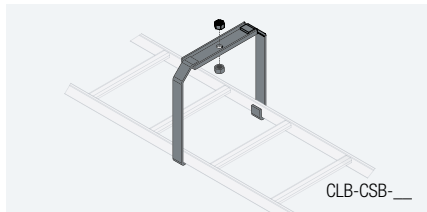

CL Series

cable ladders and accessories

all dimensions in inches unless otherwise noted [all dimensions in brackets are in millimeters]

CLH-RWC

Pair of ladder wall clamps shall be Middle Atlantic Products model # CLH-RWC. Hardware kit shall be of all steel construction with black zinc coating.

CLH-RES

Pair of ladder end support hardware shall be Middle Atlantic Products model # CLH-RES. Hardware kit shall be of all steel construction with zinc coating.

CLH-SPOOL-10

Pack of ten plastic cable spools shall be Middle Atlantic Products model # CLH-SPOOL-10. Cable spools shall be black plastic.

CLH-WRS-__

Ladder wall support shall be Middle Atlantic Products model # CLH-WRS- __ (refer to chart.) Hardware kit shall be of all steel construction with black powder coat finish. Shall also be available in a contractor pack of six pieces, model # CLH-WRS-6.

CLH-5/8ROD-__

Adjustable 5/8" threaded rod shall be Middle Atlantic Products model # CLH-5/8ROD-12-4 (four 12" long pieces), CLH-5/8ROD-6 (one 6' length)

CL-GK

Cable ladder bonding kit shall be Middle Atlantic Products model # CL-GK. Classified by UL in the US and Canada.