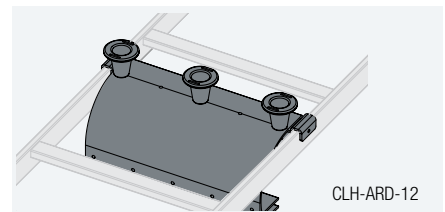

Set of slotted ladder support hardware with ceiling hang kit shall be Middle Atlantic Products model # CLH-5/8CHK. Hardware kit shall be of all steel construction with black zinc coating.

CLH-EC-12

Pack of six pairs of ladder end caps shall be Middle Atlantic Products model # CLH-EC-12. End caps shall be black rubber. Classified by UL in the US and Canada.

CLH-5/8ROD-__

Adjustable 5/8" threaded rod shall be Middle Atlantic Products model # CLH-5/8ROD-12-4 (four 12" long pieces), CLH-5/8ROD-6 (one 6' length)

CL-GK

Cable ladder bonding kit shall be Middle Atlantic Products model # CL-GK. Classified by UL in the US and Canada.

CLH-JBOLT

Pair of J-Bolts shall be Middle Atlantic Products model # CLH-JBOLT

CLH-AR24

Adjustable rung shall be Middle Atlantic Products model # CLH-AR___ (12", 18", 24")

CLH-ARD-12

Adjustable rung drop shall be Middle Atlantic Products model # CLH-ARD-___ (12", 18", 24")