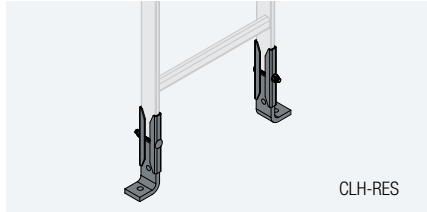

CL Series

cable ladders and accessories

all dimensions in inches unless otherwise noted [all dimensions in brackets are in millimeters]

CLH-RWC

Pair of ladder wall clamps shall be Middle Atlantic Products model # CLH-RWC. Hardware kit shall be of all steel construction with black zinc coating.

CLH-RES

Pair of ladder end support hardware shall be Middle Atlantic Products model # CLH-RES. Hardware kit shall be of all steel construction with zinc coating.

CLH-SPOOL-10

Pack of ten plastic cable spools shall be Middle Atlantic Products model # CLH-SPOOL-10. Cable spools shall be black plastic.

CLH-WRS-__

Ladder wall support shall be Middle Atlantic Products model # CLH-WRS- __ (refer to chart.) Hardware kit shall be of all steel construction with black powder coat finish. Shall also be available in a contractor pack of six pieces, model # CLH-WRS-6.

CLH-5/8ROD-__

Adjustable 5/8" threaded rod shall be Middle Atlantic Products model # CLH-5/8ROD-12-4 (four 12" long pieces), CLH-5/8ROD-6 (one 6' length)

CL-GK

Cable ladder bonding kit shall be Middle Atlantic Products model # CL-GK. Classified by UL in the US and Canada.