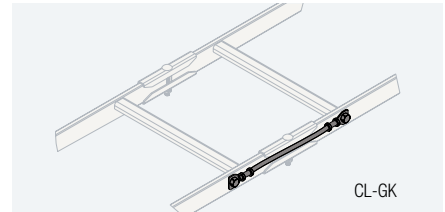

CLH-RES

Pair of ladder end support hardware shall be Middle Atlantic Products model # CLH-RES. Hardware kit shall be of all steel construction with zinc coating.

CLH-SPOOL-10

Pack of ten plastic cable spools shall be Middle Atlantic Products model # CLH-SPOOL-10. Cable spools shall be black plastic.

CLH-WRS-__

Ladder wall support shall be Middle Atlantic Products model # CLH-WRS- __ (refer to chart.) Hardware kit shall be of all steel construction with black powder coat finish. Shall also be available in a contractor pack of six pieces, model # CLH-WRS-6.

Set of slotted ladder support hardware with ceiling hang kit shall be Middle Atlantic Products model # CLH-5/8CHK. Hardware kit shall be of all steel construction with black zinc coating.

CLH-EC-12

Pack of six pairs of ladder end caps shall be Middle Atlantic Products model # CLH-EC-12. End caps shall be black rubber. Classified by UL in the US and Canada.

CLH-5/8ROD-__

Adjustable 5/8" threaded rod shall be Middle Atlantic Products model # CLH-5/8ROD-12-4 (four 12" long pieces), CLH-5/8ROD-6 (one 6' length)

CL-GK

Cable ladder bonding kit shall be Middle Atlantic Products model # CL-GK. Classified by UL in the US and Canada.