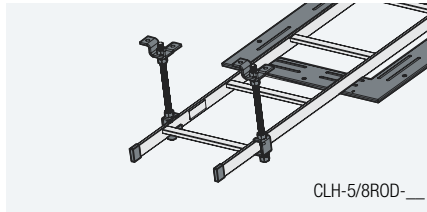

CLH-RES

Pair of ladder end support hardware shall be Middle Atlantic Products model # CLH-RES. Hardware kit shall be of all steel construction with zinc coating.

CLH-SPOOL-10

Pack of ten plastic cable spools shall be Middle Atlantic Products model # CLH-SPOOL-10. Cable spools shall be black plastic.

CLB-CSB-__

Ladder center support brackets shall be Middle Atlantic Products model # CLB-CSB- __ (refer to chart.) Hardware kit shall be of all steel construction with black powder coat finish.

CLH-5/8CHK

Set of slotted ladder support hardware with ceiling hang kit shall be Middle Atlantic Products model # CLH-5/8CHK. Hardware kit shall be of all steel construction with black zinc coating.

CLH-EC-12

Pack of six pairs of ladder end caps shall be Middle Atlantic Products model # CLH-EC-12. End caps shall be black rubber. Classified by UL in the US and Canada.

CLH-5/8ROD-__

Adjustable 5/8" threaded rod shall be Middle Atlantic Products model # CLH-5/8ROD-12-4 (four 12" long pieces), CLH-5/8ROD-6 (one 6' length)

CL-GK

Cable ladder bonding kit shall be Middle Atlantic Products model # CL-GK. Classified by UL in the US and Canada.