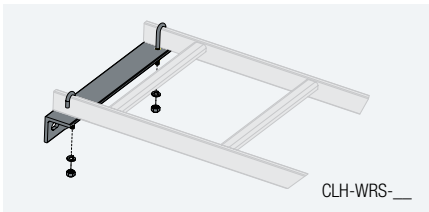

CL Series

cable ladders and accessories

all dimensions in inches unless otherwise noted [all dimensions in brackets are in millimeters]

CLH-RWC

Pair of ladder wall clamps shall be Middle Atlantic Products model # CLH-RWC. Hardware kit shall be of all steel construction with black zinc coating.

CLH-RES

Pair of ladder end support hardware shall be Middle Atlantic Products model # CLH-RES. Hardware kit shall be of all steel construction with zinc coating.

CLH-SPOOL-10

Pack of ten plastic cable spools shall be Middle Atlantic Products model # CLH-SPOOL-10. Cable spools shall be black plastic.

CLH-WRS-__

Ladder wall support shall be Middle Atlantic Products model # CLH-WRS- __ (refer to chart.) Hardware kit shall be of all steel construction with black powder coat finish. Shall also be available in a contractor pack of six pieces, model # CLH-WRS-6.

CLH-5/8ROD-__

Adjustable 5/8" threaded rod shall be Middle Atlantic Products model # CLH-5/8ROD-12-4 (four 12" long pieces), CLH-5/8ROD-6 (one 6' length)

CL-GK

Cable ladder bonding kit shall be Middle Atlantic Products model # CL-GK. Classified by UL in the US and Canada.