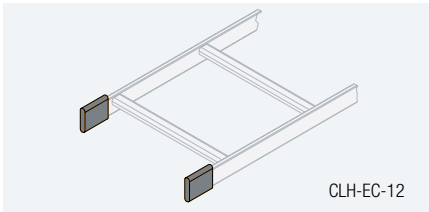

CLH-EC-12

Pack of six pairs of ladder end caps shall be Middle Atlantic Products model # CLH-EC-12. End caps shall be black rubber. Classified by UL in the US and Canada.