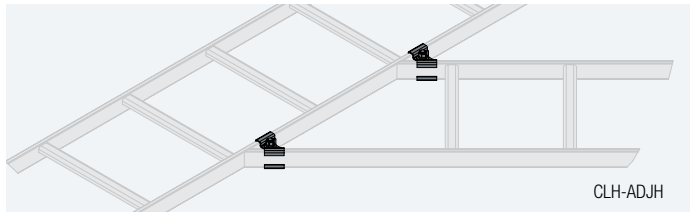

## cable ladders and accessories

all dimensions in inches unless otherwise noted [all dimensions in brackets are in millimeters]

CLH-ADJH

Pair of adjustable horizontal splice hardware shall be Middle Atlantic Products model # CLH-ADJH. Hardware kit shall be of all steel construction with black zinc coating. Classified by UL in the US and Canada.

CLH-90T

Pair of adjustable 90 degree tee splice hardware shall be Middle Atlantic Products model # CLH-90T. Hardware kit shall be of all steel construction with black zinc coating. Classified by UL in the US and Canada.

CLH-RSJ

Pair of ladder end splice hardware shall be Middle Atlantic Products model # CLH-RSJ. Hardware kit shall be of all steel construction with black zinc coating. Classified by UL in the US and Canada.

CLH-ED11

Cable ladder end/side drop with three cable spools shall be Middle Atlantic Products model # CLH-ED/SD-\_\_\_. End/side drop shall be of aluminum construction with black powder coat finish. Cable spools shall be black plastic. Classified by UL in the US and Canada.