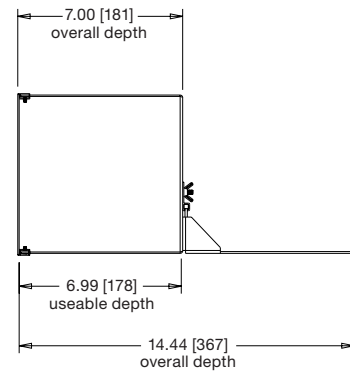

Rackspaces	A Height	B Maximum Equipment Height	C Minimum Equipment Height	Weight Capacity
1 space	1.75 [44]	1.4 [35]	.3 [7]	35 lbs.

Part #	Finish	Bottom Depth	Useable Depth
RSH4A	black brushed and anodized	8.00 [203]	7.6 [193]
RSH4S	black textured powder coat	11.5 [292]	11.1 [282]

side view

Rackspaces	A Height	B Maximum Equipment Height	C Minimum Equipment Height	Weight Capacity
2 space	3.50 [89]	2.85 [72]	1.41 [26]	250 lbs.
3 space	5.25 [133]	4.60 [117]	2.79 [71]	250 lbs.
4 space	7.00 [178]	6.35 [161]	4.54 [115]	250 lbs.
5 space	8.75 [222]	8.10 [206]	6.29 [160]	250 lbs.
6 space	10.50 [267]	9.85 [250]	8.04 [204]	250 lbs.
7 space	12.25 [311]	11.60 [295]	9.79 [249]	250 lbs.
8 space	14.00 [356]	13.35 [339]	11.54 [293]	250 lbs.
9 space	15.75 [400]	15.10 [384]	13.29 [338]	250 lbs.
10 space	17.50 [445]	16.85 [428]	15.04 [382]	250 lbs.
11 space	19.25 [489]	18.60 [472]	16.79 [427]	250 lbs.
12 space	21.00 [533]	20.35 [517]	18.54 [471]	250 lbs.

what **great systems** are built on.™

A brand of **legrand**

Middle Atlantic Products

middleatlantic.com | middleatlantic.ca

RSH Series

iPod® basic dimensions

all dimensions in inches unless otherwise noted [all dimensions in brackets are in millimeters]