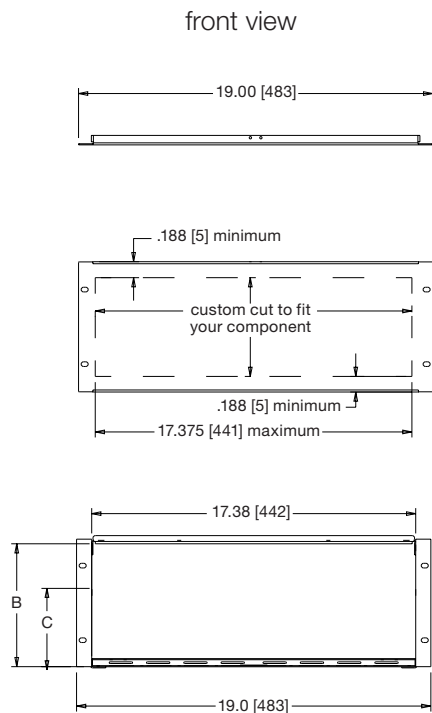

A brand of **legrand**

Middle Atlantic Products
middleatlantic.com | middleatlantic.ca

96-034 / rev g / 2-7-17

RSH Series

1 RU basic dimensions

all dimensions in inches unless otherwise noted [all dimensions in brackets are in millimeters]

Rackspaces	A Height	B Maximum Equipment Height	C Minimum Equipment Height	Weight Capacity
1 space	1.75 [44]	1.4 [35]	.3 [7]	35 lbs.

Part #	Finish	Bottom Depth	Useable Depth
RSH4A	black brushed and anodized	8.00 [203]	7.6 [193]
RSH4S	black textured powder coat	11.5 [292]	11.1 [282]

what **great systems** are built on.™

A brand of **legrand**

Middle Atlantic Products

middleatlantic.com | middleatlantic.ca

RSH Series

2-12 RU basic dimensions

all dimensions in inches unless otherwise noted [all dimensions in brackets are in millimeters]

side view

Rackspaces	A Height	B Maximum Equipment Height	C Minimum Equipment Height	Weight Capacity
2 space	3.50 [89]	2.85 [72]	1.41 [26]	250 lbs.
3 space	5.25 [133]	4.60 [117]	2.79 [71]	250 lbs.
4 space	7.00 [178]	6.35 [161]	4.54 [115]	250 lbs.
5 space	8.75 [222]	8.10 [206]	6.29 [160]	250 lbs.
6 space	10.50 [267]	9.85 [250]	8.04 [204]	250 lbs.
7 space	12.25 [311]	11.60 [295]	9.79 [249]	250 lbs.
8 space	14.00 [356]	13.35 [339]	11.54 [293]	250 lbs.
9 space	15.75 [400]	15.10 [384]	13.29 [338]	250 lbs.
10 space	17.50 [445]	16.85 [428]	15.04 [382]	250 lbs.
11 space	19.25 [489]	18.60 [472]	16.79 [427]	250 lbs.
12 space	21.00 [533]	20.35 [517]	18.54 [471]	250 lbs.