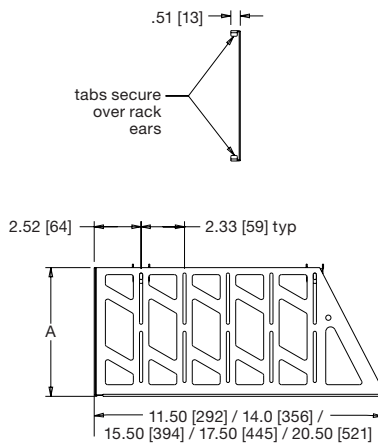

Rackspaces	A Height	B Maximum Equipment Height	C Minimum Equipment Height	Weight Capacity
1 space	1.75 [44]	1.4 [35]	.3 [7]	35 lbs.

Part #	Finish	Bottom Depth	Useable Depth
RSH4A	black brushed and anodized	8.00 [203]	7.6 [193]
RSH4S	black textured powder coat	11.5 [292]	11.1 [282]

what **great systems** are built on.™

A brand of **legrand**

Middle Atlantic Products

middleatlantic.com | middleatlantic.ca

RSH Series

2-12 RU basic dimensions

all dimensions in inches unless otherwise noted [all dimensions in brackets are in millimeters]

side view

Rackspaces	A Height	B Maximum Equipment Height	C Minimum Equipment Height	Weight Capacity
2 space	3.50 [89]	2.85 [72]	1.41 [26]	250 lbs.
3 space	5.25 [133]	4.60 [117]	2.79 [71]	250 lbs.
4 space	7.00 [178]	6.35 [161]	4.54 [115]	250 lbs.
5 space	8.75 [222]	8.10 [206]	6.29 [160]	250 lbs.
6 space	10.50 [267]	9.85 [250]	8.04 [204]	250 lbs.
7 space	12.25 [311]	11.60 [295]	9.79 [249]	250 lbs.
8 space	14.00 [356]	13.35 [339]	11.54 [293]	250 lbs.
9 space	15.75 [400]	15.10 [384]	13.29 [338]	250 lbs.
10 space	17.50 [445]	16.85 [428]	15.04 [382]	250 lbs.
11 space	19.25 [489]	18.60 [472]	16.79 [427]	250 lbs.
12 space	21.00 [533]	20.35 [517]	18.54 [471]	250 lbs.