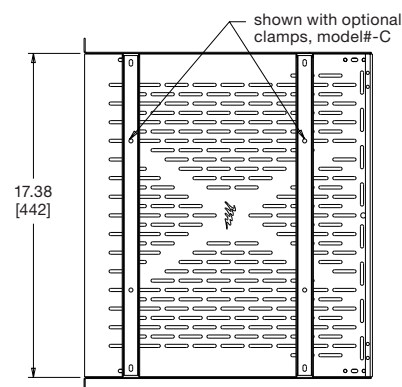

Rackspaces	A Height	B Maximum Equipment Height	C Minimum Equipment Height	Weight Capacity
1 space	1.75 [44]	1.4 [35]	.3 [7]	35 lbs.

Part #	Finish	Bottom Depth	Useable Depth
RSH4A	black brushed and anodized	8.00 [203]	7.6 [193]
RSH4S	black textured powder coat	11.5 [292]	11.1 [282]

what **great systems** are built on.™

A brand of **legrand**

Middle Atlantic Products

middleatlantic.com | middleatlantic.ca

RSH Series

2-12 RU basic dimensions

all dimensions in inches unless otherwise noted [all dimensions in brackets are in millimeters]

side view

Rackspaces	A Height	B Maximum Equipment Height	C Minimum Equipment Height	Weight Capacity
2 space	3.50 [89]	2.85 [72]	1.41 [26]	250 lbs.
3 space	5.25 [133]	4.60 [117]	2.79 [71]	250 lbs.
4 space	7.00 [178]	6.35 [161]	4.54 [115]	250 lbs.
5 space	8.75 [222]	8.10 [206]	6.29 [160]	250 lbs.
6 space	10.50 [267]	9.85 [250]	8.04 [204]	250 lbs.
7 space	12.25 [311]	11.60 [295]	9.79 [249]	250 lbs.
8 space	14.00 [356]	13.35 [339]	11.54 [293]	250 lbs.
9 space	15.75 [400]	15.10 [384]	13.29 [338]	250 lbs.
10 space	17.50 [445]	16.85 [428]	15.04 [382]	250 lbs.
11 space	19.25 [489]	18.60 [472]	16.79 [427]	250 lbs.
12 space	21.00 [533]	20.35 [517]	18.54 [471]	250 lbs.