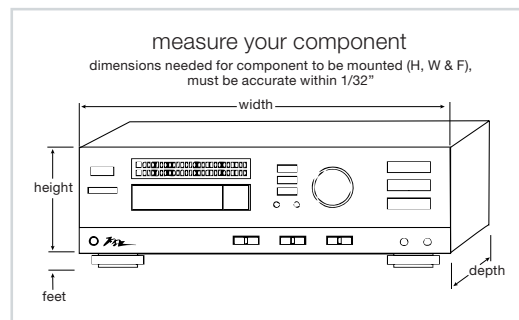

Rackspaces	A Height	B Maximum Equipment Height	C Minimum Equipment Height	Weight Capacity
2 space	3.50 [89]	2.85 [72]	1.41 [26]	250 lbs.
3 space	5.25 [133]	4.60 [117]	2.79 [71]	250 lbs.
4 space	7.00 [178]	6.35 [161]	4.54 [115]	250 lbs.
5 space	8.75 [222]	8.10 [206]	6.29 [160]	250 lbs.
6 space	10.50 [267]	9.85 [250]	8.04 [204]	250 lbs.
7 space	12.25 [311]	11.60 [295]	9.79 [249]	250 lbs.
8 space	14.00 [356]	13.35 [339]	11.54 [293]	250 lbs.
9 space	15.75 [400]	15.10 [384]	13.29 [338]	250 lbs.
10 space	17.50 [445]	16.85 [428]	15.04 [382]	250 lbs.
11 space	19.25 [489]	18.60 [472]	16.79 [427]	250 lbs.
12 space	21.00 [533]	20.35 [517]	18.54 [471]	250 lbs.

Part #	Finish	Bottom Depth	Useable Depth
RSH4A	black brushed and anodized	11.50 [292]	11.1 [282]
RSH4S	black textured powder coat	14.00 [356]	13.6 [345]
-C	clamp kit for all above	15.50 [394]	15.1 [384]
AFACE	black anodized face plate only	17.50 [445]	17.1 [434]
SFACE	black textured face plate only	20.50 [521]	20.1 [511]