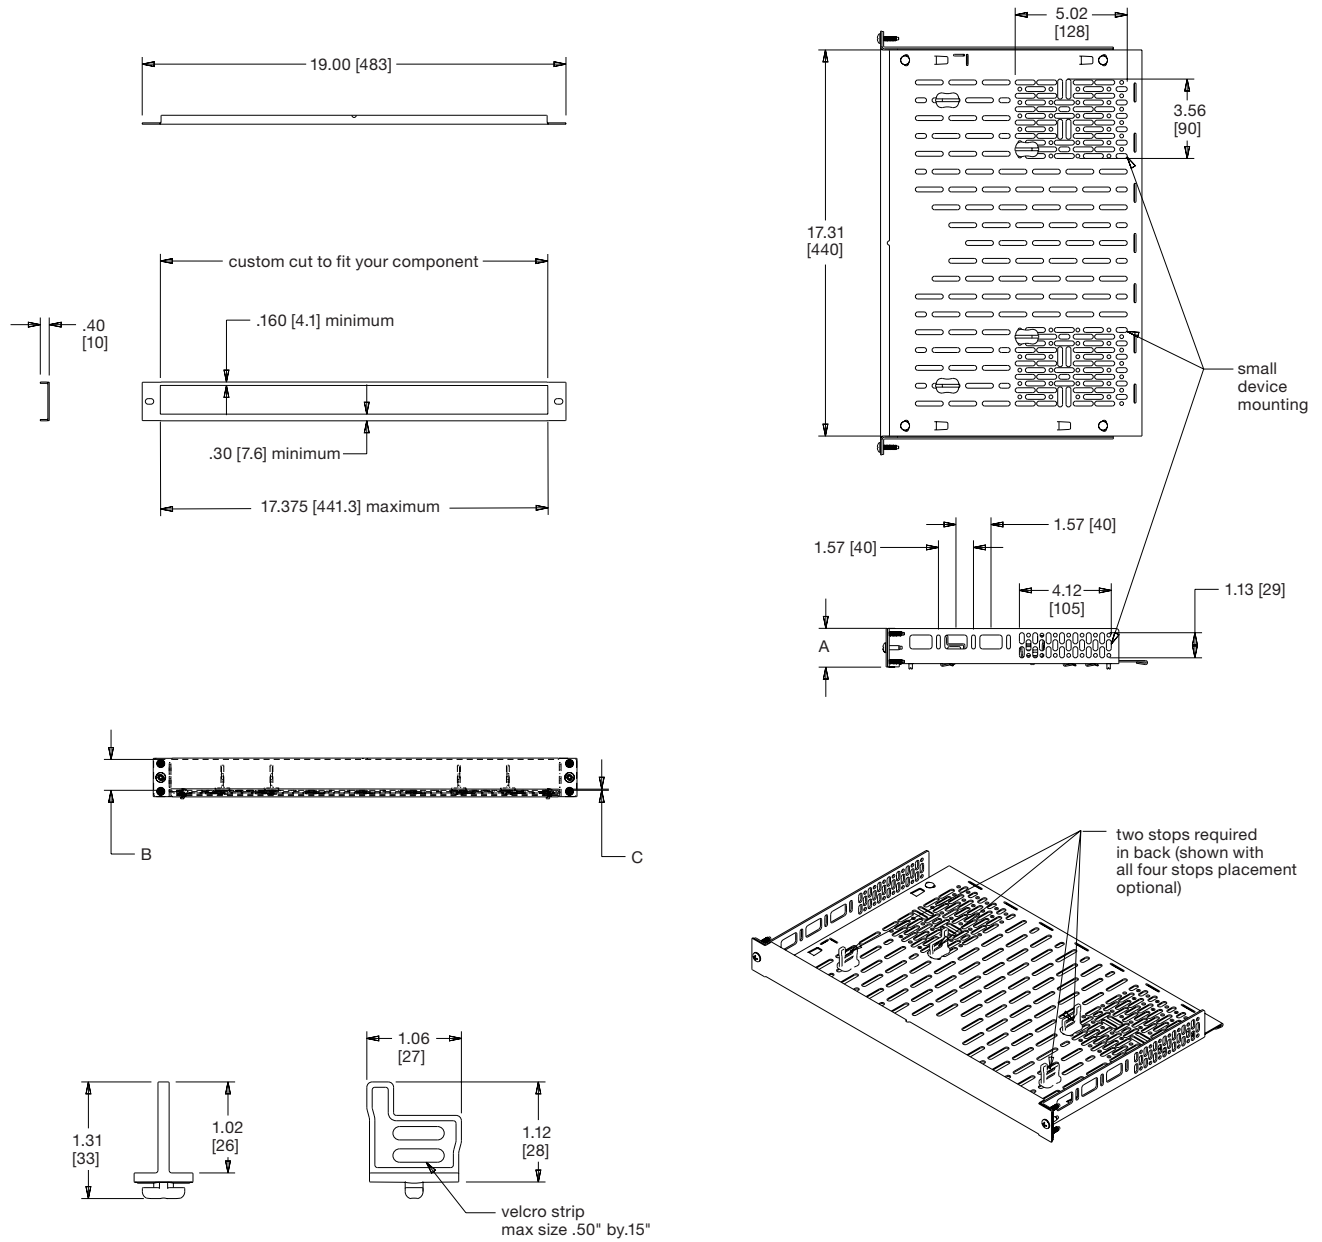

specifications:

EIA compliant 19" custom rackmount shall be Middle Atlantic Products model # RSH4(A,S) custom fit to accommodate the component installed in RSH (A- black brushed and anodized, S- textured black powder coat). RSH series custom rackshelf shall be constructed of the following materials: vented bottoms and side panels (ears) shall be steel with a durable flat black powder coat finish, faceplate shall be aluminum. RSH Series custom rackshelf shall have a weight capacity of __lbs. (refer to chart). Custom rackshelf shall be UL Listed in the US and Canada. Clamp kit for RSH series custom rackshelf shall be Middle Atlantic Products part # -C. Clamp kit shall be constructed of steel and finished in a durable black powder coat. Custom rackshelf shall be RoHS EU Directive 2011/65/ EU compliant. Custom rackshelf shall be manufactured by an ISO 9001 and ISO 14001 registered company. Custom rackshelf shall be warranted to be free from defects in material or workmanship under normal use and conditions for the lifetime of the product.

A brand of **legrand**

Middle Atlantic Products
middleatlantic.com | middleatlantic.ca

96-034 / rev g / 2-7-17

RSH Series

1 RU basic dimensions

all dimensions in inches unless otherwise noted [all dimensions in brackets are in millimeters]

Rackspaces	A Height	B Maximum Equipment Height	C Minimum Equipment Height	Weight Capacity
1 space	1.75 [44]	1.4 [35]	.3 [7]	35 lbs.

Part #	Finish	Bottom Depth	Useable Depth
RSH4A	black brushed and anodized	8.00 [203]	7.6 [193]
RSH4S	black textured powder coat	11.5 [292]	11.1 [282]