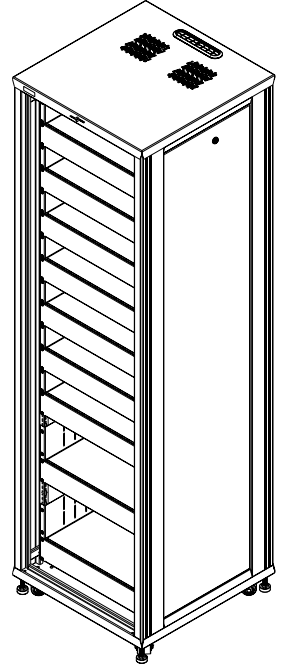

RCS-4224

factory configuration
(5) 2 space 16" deep shelves
(2) 2 space 18" deep shelves
(2) 3 space 20" deep shelves
(9) 2 space blank panels