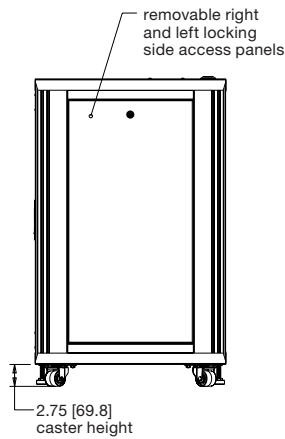

RCS-4224

specifications:

EIA compliant 19" equipment rack shall be Middle Atlantic Products model #RCS-__24 (see chart for available models). Overall dimensions of RCS shall be __"H x 23.3"W x 24"D (refer to chart). Useable height of RCS shall be __ rackspaces, useable depth shall be 20.2" (refer to chart). RCS shall come equipped with two pairs of adjustable steel rackrail with tapped 10-32 mounting holes in universal EIA spacing, black e-coat finish and numbered rackspaces. RCS shall be of fully welded construction. RCS shall include locking reversible tempered glass front door with a push-button latch. RCS shall include solid locking rear and side panels. RCS shall include two 69 CFM top-mounted DC fans. RCS shall include locking swivel casters and leveling feet. RCS shall have a top mounted grommet with an opening of 1.3" x 7.5" for cable pass through. RCS shall have a 12" x 12" and 1.3" x 7.5" bottom opening. RCS shall come preconfigured with shelves and blank panels, please refer to chart. RCS shall be finished in an environmentally friendly, durable metallic grey powdercoat. Fully welded construction shall provide UL Listed load capacity of ___lbs.(refer to chart.) RCS shall be UL Listed in the US and Canada. RCS shall be GREENGUARD Gold Certified. RCS shall comply with requirements of RoHS EU Directive 2002 / 95 / EC. RCS shall be manufactured by an ISO 9001 and ISO 14001 registered company. RCS enclosure shall be warranted to be free from defects in material or workmanship under normal use and conditions for the lifetime of the rack.

middleatlantic.com | middleatlantic.ca

RCS Series

basic dimensions

all dimensions in inches unless otherwise noted [all dimensions in brackets are in millimeters]

top view

bottom view

front view

side view