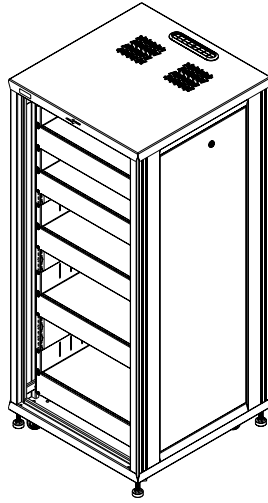

RCS-4224

specifications:

EIA compliant 19" equipment rack shall be Middle Atlantic Products model #RCS-__24 (see chart for available models). Overall dimensions of RCS shall be __"H x 23.3"W x 24"D (refer to chart). Useable height of RCS shall be __ rackspaces, useable depth shall be 20.2" (refer to chart). RCS shall come equipped with two pairs of adjustable steel rackrail with tapped 10-32 mounting holes in universal EIA spacing, black e-coat finish and numbered rackspaces. RCS shall be of fully welded construction. RCS shall include locking reversible tempered glass front door with a push-button latch. RCS shall include solid locking rear and side panels. RCS shall include two 69 CFM top-mounted DC fans. RCS shall include locking swivel casters and leveling feet. RCS shall have a top mounted grommet with an opening of 1.3" x 7.5" for cable pass through. RCS shall have a 12" x 12" and 1.3" x 7.5" bottom opening. RCS shall come preconfigured with shelves and blank panels, please refer to chart. RCS shall be finished in an environmentally friendly, durable metallic grey powdercoat. Fully welded construction shall provide UL Listed load capacity of ___lbs.(refer to chart.) RCS shall be UL Listed in the US and Canada. RCS shall be GREENGUARD Gold Certified. RCS shall comply with requirements of RoHS EU Directive 2002 / 95 / EC. RCS shall be manufactured by an ISO 9001 and ISO 14001 registered company. RCS enclosure shall be warranted to be free from defects in material or workmanship under normal use and conditions for the lifetime of the rack.

RCS-1824

factory configuration
 (3) 2 space 16" deep shelves
 (3) 2 space blank panels

RCS-2724

factory configuration
 (4) 2 space 16" deep shelves
 (1) 2 space 18" deep shelf
 (5) 2 space blank panels

RCS-3524