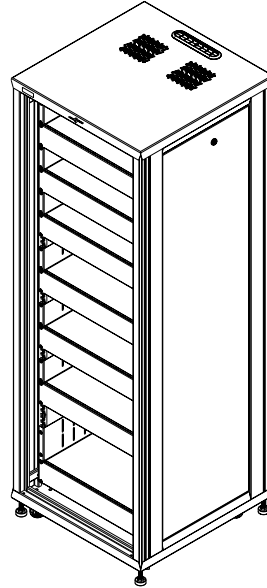

RCS-4224

specifications:

EIA compliant 19" equipment rack shall be Middle Atlantic Products model #RCS-__24 (see chart for available models). Overall dimensions of RCS shall be __"H x 23.3"W x 24"D (refer to chart). Useable height of RCS shall be __ rackspaces, useable depth shall be 20.2" (refer to chart). RCS shall come equipped with two pairs of adjustable steel rackrail with tapped 10-32 mounting holes in universal EIA spacing, black e-coat finish and numbered rackspaces. RCS shall be of fully welded construction. RCS shall include locking reversible tempered glass front door with a push-button latch. RCS shall include solid locking rear and side panels. RCS shall include two 69 CFM top-mounted DC fans. RCS shall include locking swivel casters and leveling feet. RCS shall have a top mounted grommet with an opening of 1.3" x 7.5" for cable pass through. RCS shall have a 12" x 12" and 1.3" x 7.5" bottom opening. RCS shall come preconfigured with shelves and blank panels, please refer to chart. RCS shall be finished in an environmentally friendly, durable metallic grey powdercoat. Fully welded construction shall provide UL Listed load capacity of ___lbs.(refer to chart.) RCS shall be UL Listed in the US and Canada. RCS shall be GREENGUARD Gold Certified. RCS shall comply with requirements of RoHS EU Directive 2002 / 95 / EC. RCS shall be manufactured by an ISO 9001 and ISO 14001 registered company. RCS enclosure shall be warranted to be free from defects in material or workmanship under normal use and conditions for the lifetime of the rack.

RCS-1824

factory configuration
 (3) 2 space 16" deep shelves
 (3) 2 space blank panels

RCS-2724

factory configuration
 (4) 2 space 16" deep shelves
 (1) 2 space 18" deep shelf
 (5) 2 space blank panels

RCS-3524