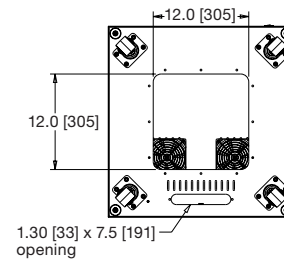

RCS-4224

specifications:

EIA compliant 19" equipment rack shall be Middle Atlantic Products model #RCS-__24 (see chart for available models). Overall dimensions of RCS shall be __"H x 23.3"W x 24"D (refer to chart). Useable height of RCS shall be __ rackspaces, useable depth shall be 20.2" (refer to chart). RCS shall come equipped with two pairs of adjustable steel rackrail with tapped 10-32 mounting holes in universal EIA spacing, black e-coat finish and numbered rackspaces. RCS shall be of fully welded construction. RCS shall include locking reversible tempered glass front door with a push-button latch. RCS shall include solid locking rear and side panels. RCS shall include two 69 CFM top-mounted DC fans. RCS shall include locking swivel casters and leveling feet. RCS shall have a top mounted grommet with an opening of 1.3" x 7.5" for cable pass through. RCS shall have a 12" x 12" and 1.3" x 7.5" bottom opening. RCS shall come preconfigured with shelves and blank panels, please refer to chart. RCS shall be finished in an environmentally friendly, durable metallic grey powdercoat. Fully welded construction shall provide UL Listed load capacity of ___lbs.(refer to chart.) RCS shall be UL Listed in the US and Canada. RCS shall be GREENGUARD Gold Certified. RCS shall comply with requirements of RoHS EU Directive 2002 / 95 / EC. RCS shall be manufactured by an ISO 9001 and ISO 14001 registered company. RCS enclosure shall be warranted to be free from defects in material or workmanship under normal use and conditions for the lifetime of the rack.

middleatlantic.com | middleatlantic.ca

RCS Series

basic dimensions

all dimensions in inches unless otherwise noted [all dimensions in brackets are in millimeters]

top view

bottom view

front view

side view