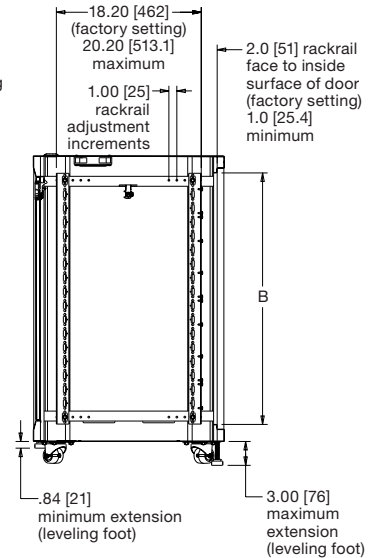

middleatlantic.com | middleatlantic.ca

RCS Series

basic dimensions

all dimensions in inches unless otherwise noted [all dimensions in brackets are in millimeters]

top view

bottom view

front view

side view

back view

section a-a
front door not shown

Part #	Weight Rating	"A" Overall Height	"B" Front Opening Height	Rackspaces
RCS-1824	500 lbs/227 kg	38.66 [982]	31.63 [803]	18 [31.50"]
RCS-2724	750 lbs/340 kg	54.41 [1382]	47.38 [1203]	27 [47.25"]
RCS-3524	1000 lbs/454 kg	68.41 [1738]	61.38 [1559]	35 [61.25"]
RCS-4224	1,200 lbs/544 kg	80.66 [2049]	73.63 [1870]	42 [73.50"]