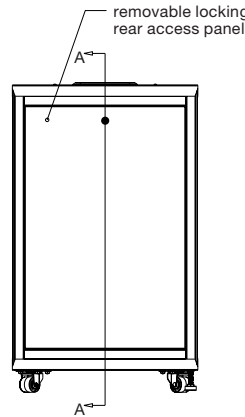

RCS Series

basic dimensions

all dimensions in inches unless otherwise noted [all dimensions in brackets are in millimeters]

bottom view

front view

back view

Part #	Weight Rating	"A" Overall Height	"B" Front Opening Height	Rackspaces
RCS-1824	500 lbs/227 kg	38.66 [982]	31.63 [803]	18 [31.50"]
RCS-2724	750 lbs/340 kg	54.41 [1382]	47.38 [1203]	27 [47.25"]
RCS-3524	1000 lbs/454 kg	68.41 [1738]	61.38 [1559]	35 [61.25"]
RCS-4224	1,200 lbs/544 kg	80.66 [2049]	73.63 [1870]	42 [73.50"]

what great systems are built on.™

A brand of **legrand**

Middle Atlantic Products
middleatlantic.com | middleatlantic.ca