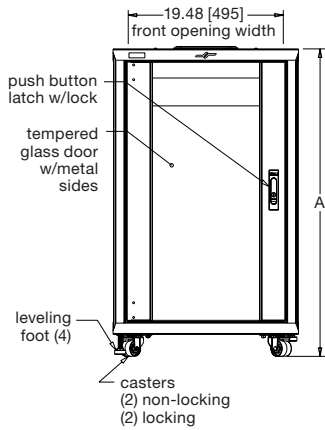

RCS-4224

specifications:

EIA compliant 19" equipment rack shall be Middle Atlantic Products model #RCS-__24 (see chart for available models). Overall dimensions of RCS shall be __"H x 23.3"W x 24"D (refer to chart). Useable height of RCS shall be __ rackspaces, useable depth shall be 20.2" (refer to chart). RCS shall come equipped with two pairs of adjustable steel rackrail with tapped 10-32 mounting holes in universal EIA spacing, black e-coat finish and numbered rackspaces. RCS shall be of fully welded construction. RCS shall include locking reversible tempered glass front door with a push-button latch. RCS shall include solid locking rear and side panels. RCS shall include two 69 CFM top-mounted DC fans. RCS shall include locking swivel casters and leveling feet. RCS shall have a top mounted grommet with an opening of 1.3" x 7.5" for cable pass through. RCS shall have a 12" x 12" and 1.3" x 7.5" bottom opening. RCS shall come preconfigured with shelves and blank panels, please refer to chart. RCS shall be finished in an environmentally friendly, durable metallic grey powdercoat. Fully welded construction shall provide UL Listed load capacity of ___lbs.(refer to chart.) RCS shall be UL Listed in the US and Canada. RCS shall be GREENGUARD Gold Certified. RCS shall comply with requirements of RoHS EU Directive 2002 / 95 / EC. RCS shall be manufactured by an ISO 9001 and ISO 14001 registered company. RCS enclosure shall be warranted to be free from defects in material or workmanship under normal use and conditions for the lifetime of the rack.

middleatlantic.com | middleatlantic.ca

RCS Series

basic dimensions

all dimensions in inches unless otherwise noted [all dimensions in brackets are in millimeters]

top view

bottom view

front view

side view