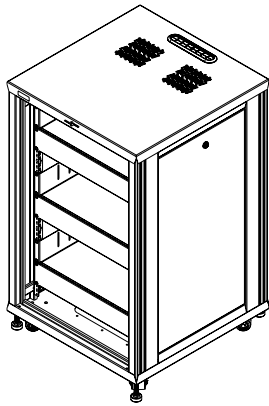

RCS-4224

specifications:

EIA compliant 19" equipment rack shall be Middle Atlantic Products model #RCS-__24 (see chart for available models). Overall dimensions of RCS shall be __"H x 23.3"W x 24"D (refer to chart). Useable height of RCS shall be __ rackspaces, useable depth shall be 20.2" (refer to chart). RCS shall come equipped with two pairs of adjustable steel rackrail with tapped 10-32 mounting holes in universal EIA spacing, black e-coat finish and numbered rackspaces. RCS shall be of fully welded construction. RCS shall include locking reversible tempered glass front door with a push-button latch. RCS shall include solid locking rear and side panels. RCS shall include two 69 CFM top-mounted DC fans. RCS shall include locking swivel casters and leveling feet. RCS shall have a top mounted grommet with an opening of 1.3" x 7.5" for cable pass through. RCS shall have a 12" x 12" and 1.3" x 7.5" bottom opening. RCS shall come preconfigured with shelves and blank panels, please refer to chart. RCS shall be finished in an environmentally friendly, durable metallic grey powdercoat. Fully welded construction shall provide UL Listed load capacity of ___lbs.(refer to chart.) RCS shall be UL Listed in the US and Canada. RCS shall be GREENGUARD Gold Certified. RCS shall comply with requirements of RoHS EU Directive 2002 / 95 / EC. RCS shall be manufactured by an ISO 9001 and ISO 14001 registered company. RCS enclosure shall be warranted to be free from defects in material or workmanship under normal use and conditions for the lifetime of the rack.

RCS-1824

factory configuration
 (3) 2 space 16" deep shelves
 (3) 2 space blank panels

RCS-2724

factory configuration
 (4) 2 space 16" deep shelves
 (1) 2 space 18" deep shelf
 (5) 2 space blank panels

RCS-3524