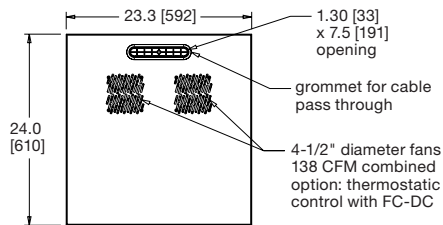

RCS-4224

specifications:

EIA compliant 19" equipment rack shall be Middle Atlantic Products model #RCS-__24 (see chart for available models). Overall dimensions of RCS shall be __"H x 23.3"W x 24"D (refer to chart). Useable height of RCS shall be __ rackspaces, useable depth shall be 20.2" (refer to chart). RCS shall come equipped with two pairs of adjustable steel rackrail with tapped 10-32 mounting holes in universal EIA spacing, black e-coat finish and numbered rackspaces. RCS shall be of fully welded construction. RCS shall include locking reversible tempered glass front door with a push-button latch. RCS shall include solid locking rear and side panels. RCS shall include two 69 CFM top-mounted DC fans. RCS shall include locking swivel casters and leveling feet. RCS shall have a top mounted grommet with an opening of 1.3" x 7.5" for cable pass through. RCS shall have a 12" x 12" and 1.3" x 7.5" bottom opening. RCS shall come preconfigured with shelves and blank panels, please refer to chart. RCS shall be finished in an environmentally friendly, durable metallic grey powdercoat. Fully welded construction shall provide UL Listed load capacity of ___lbs.(refer to chart.) RCS shall be UL Listed in the US and Canada. RCS shall be GREENGUARD Gold Certified. RCS shall comply with requirements of RoHS EU Directive 2002 / 95 / EC. RCS shall be manufactured by an ISO 9001 and ISO 14001 registered company. RCS enclosure shall be warranted to be free from defects in material or workmanship under normal use and conditions for the lifetime of the rack.

middleatlantic.com | middleatlantic.ca

RCS Series

basic dimensions

all dimensions in inches unless otherwise noted [all dimensions in brackets are in millimeters]

top view

bottom view

front view

side view