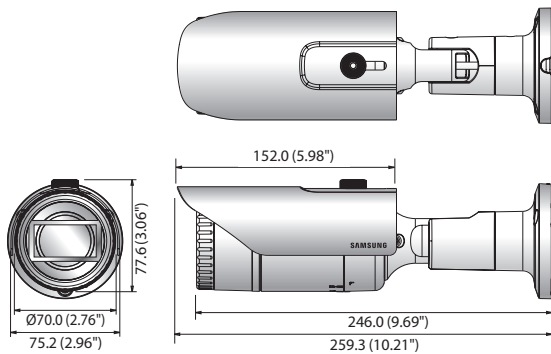

## Key Features

- Max. 2M (1920 x 1080) resolution
- 2.8 ~ 12mm (4.3x) varifocal lens
- Max. 30fps@2M all resolutions (H.265/H.264)
- H.265, H.264, MJPEG codec supported, Multiple streaming
- Motion detection, Tampering, Defocus detection
- micro SD (128GB) memory slot, PoE / 12V DC
- IR viewable length 30m, IP66, IK10
- Hallway view support
- LDC support (Lens Distortion Correction)

## Dimensions

Unit : mm (inch)