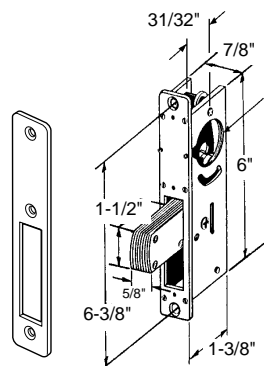

**J-4500
J-4501
J-4502**

*Call for
Availability*

J-4500 (27/32" backset)
J-4501 (1" backset)
J-4502 (1-1/8" backset)

Deadbolt Lock

Contents: 1 deadbolt lock; 1 set of installation screws.

Description: **Steel housing;** single-point deadbolt lock for pivoting doors; **laminated steel bolt.**

Part No. J-4567 Faceplate (Aluminum finish)
J-4568 Faceplate (Brass finish)

**J-4507
J-4509**

*Call for
Availability*

J-4507 (31/32" backset)
J-4509 (1-1/8" backset)

Deadbolt Lock

Contents: 1 deadbolt lock; 1 set of installation screws.

Part no: J-4567 Faceplate (Aluminum finish)
J-4568 Faceplate (Brass finish)

J-4505

*Call for
Availability*

J-4505
Deadbolt Lock

Contents: 1 deadbolt lock; 1 set of installation screws.

Description: **Steel housing;** two-point deadbolt lock for pivoting or sliding doors; locks at header and threshold.

**J-4524
J-4525**

J-4524 (Aluminum)
J-4525 (Bronze)

Deadbolt Lock (31/32" backset)

Contents: 1 deadbolt lock **with face plate;** 1 set of installation screws.

Description: **Steel housing;** **laminated steel bolt,** activated by a pivot mechanism, provides maximum security for any single door; **aluminum** faceplate.