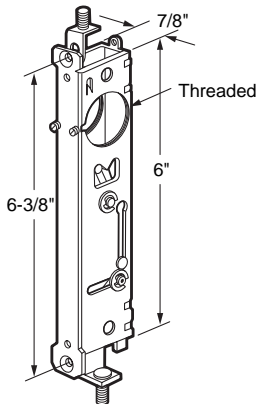

**J-4500
J-4501
J-4502**

*Call for
Availability*

J-4500 (27/32" backset)
J-4501 (1" backset)
J-4502 (1-1/8" backset)

Deadbolt Lock

Contents: 1 deadbolt lock; 1 set of installation screws.

Description: **Steel housing;** single-point deadbolt lock for pivoting doors; **laminated steel bolt.**

Part no. J-4567 Faceplate (Aluminum finish)
J-4568 Faceplate (Brass finish)

**J-4503
J-4504**

*Call for
Availability*

J-4503 (31/32" backset)
J-4504 (1-1/8" backset)

Deadbolt Lock

Contents: 1 deadbolt lock; 1 set of installation screws.

Part No. J-4567 Faceplate (Aluminum finish)
J-4568 Faceplate (Brass finish)

**J-4507
J-4509**

*Call for
Availability*

J-4507 (31/32" backset)
J-4509 (1-1/8" backset)

Deadbolt Lock

Contents: 1 deadbolt lock; 1 set of installation screws.

Part no: J-4567 Faceplate (Aluminum finish)
J-4568 Faceplate (Brass finish)

J-4505

*Call for
Availability*

J-4505
Deadbolt Lock

Contents: 1 deadbolt lock; 1 set of installation screws.

Description: **Steel housing;** two-point deadbolt lock for pivoting or sliding doors; locks at header and threshold.