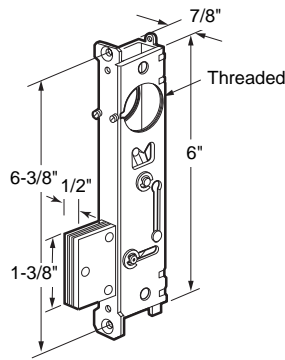

**J-4500
J-4501
J-4502**

*Call for
Availability*

J-4500 (27/32" backset)
J-4501 (1" backset)
J-4502 (1-1/8" backset)

Deadbolt Lock

Contents: 1 deadbolt lock; 1 set of installation screws.

Description: **Steel housing;** single-point deadbolt lock for pivoting doors; **laminated steel bolt.**

Part no. J-4567 Faceplate (Aluminum finish)
J-4568 Faceplate (Brass finish)

**J-4503
J-4504**

*Call for
Availability*

J-4503 (31/32" backset)
J-4504 (1-1/8" backset)

Deadbolt Lock

Contents: 1 deadbolt lock; 1 set of installation screws.

Part No. J-4567 Faceplate (Aluminum finish)
J-4568 Faceplate (Brass finish)

**J-4507
J-4509**

*Call for
Availability*

J-4507 (31/32" backset)
J-4509 (1-1/8" backset)

Deadbolt Lock

Contents: 1 deadbolt lock; 1 set of installation screws.

**J-4524
J-4525**

J-4524 (Aluminum)
J-4525 (Bronze)

Deadbolt Lock (31/32" backset)

Contents: 1 deadbolt lock **with face plate;** 1 set of installation screws.

Description: **Steel housing;** **laminated steel bolt,** activated by a pivot mechanism, provides maximum security for any single door; **aluminum** faceplate.