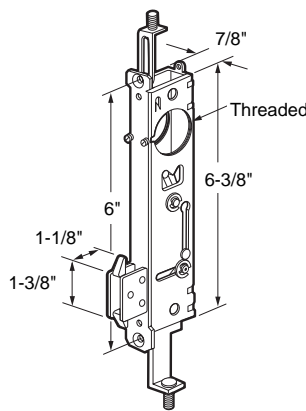

**J-4500
J-4501
J-4502**

*Call for
Availability*

J-4500 (27/32" backset)
J-4501 (1" backset)
J-4502 (1-1/8" backset)

Deadbolt Lock

Contents: 1 deadbolt lock; 1 set of installation screws.

Description: **Steel housing;** single-point deadbolt lock for pivoting doors; **laminated steel bolt.**

Part no. J-4567 Faceplate (Aluminum finish)
J-4568 Faceplate (Brass finish)

**J-4503
J-4504**

*Call for
Availability*

J-4503 (31/32" backset)
J-4504 (1-1/8" backset)

Deadbolt Lock

Contents: 1 deadbolt lock; 1 set of installation screws.

Part No. J-4567 Faceplate (Aluminum finish)
J-4568 Faceplate (Brass finish)

**J-4507
J-4509**

*Call for
Availability*

J-4507 (31/32" backset)
J-4509 (1-1/8" backset)

Deadbolt Lock

Contents: 1 deadbolt lock; 1 set of installation screws.

**J-4524
J-4525**

J-4524 (Aluminum)
J-4525 (Bronze)

Deadbolt Lock (31/32" backset)

Contents: 1 deadbolt lock **with face plate;** 1 set of installation screws.

Description: **Steel housing;** **laminated steel bolt,** activated by a pivot mechanism, provides maximum security for any single door; **aluminum** faceplate.