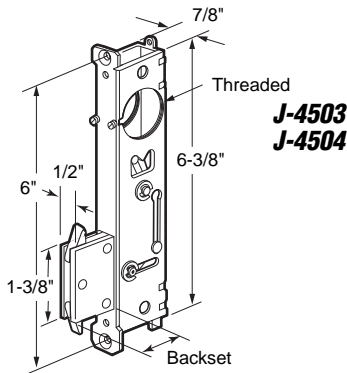

**J-4500
J-4501
J-4502**

*Call for
Availability*

J-4500 (27/32" backset)
J-4501 (1" backset)
J-4502 (1-1/8" backset)

Deadbolt Lock

Contents: 1 deadbolt lock; 1 set of installation screws.

Description: **Steel housing;** single-point deadbolt lock for pivoting doors; **laminated steel bolt.**

Part no. J-4567 Faceplate (Aluminum finish)
J-4568 Faceplate (Brass finish)

**J-4503
J-4504**

*Call for
Availability*

J-4503 (31/32" backset)
J-4504 (1-1/8" backset)

Deadbolt Lock

Contents: 1 deadbolt lock; 1 set of installation screws.

Part No. J-4567 Faceplate (Aluminum finish)
J-4568 Faceplate (Brass finish)

**J-4507
J-4509**

*Call for
Availability*

J-4507 (31/32" backset)
J-4509 (1-1/8" backset)

Deadbolt Lock

Contents: 1 deadbolt lock; 1 set of installation screws.

**J-4524
J-4525**

J-4524 (Aluminum)
J-4525 (Bronze)

Deadbolt Lock (31/32" backset)

Contents: 1 deadbolt lock **with face plate;** 1 set of installation screws.

Description: **Steel housing;** **laminated steel bolt,** activated by a pivot mechanism, provides maximum security for any single door; **aluminum** faceplate.