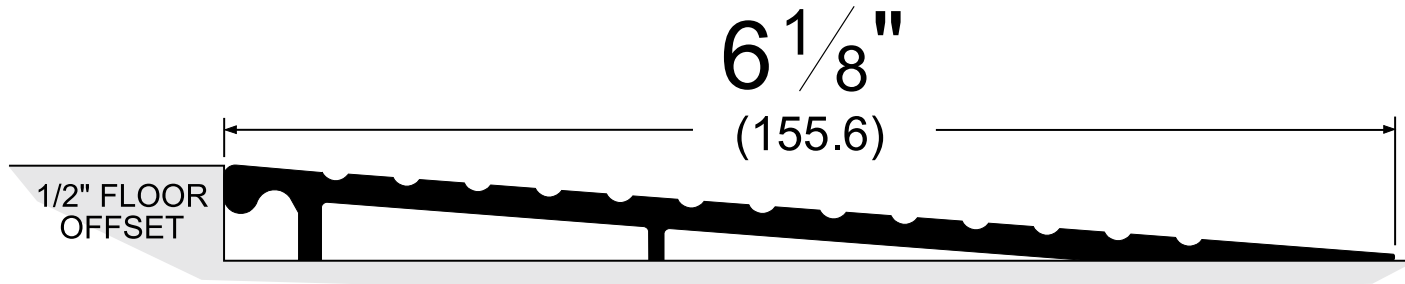

ASSA ABLOY

OFFSET: 1/2"
LENGTH: 6-1/8"
OF COMPONENTS: 1

R.5FMR_