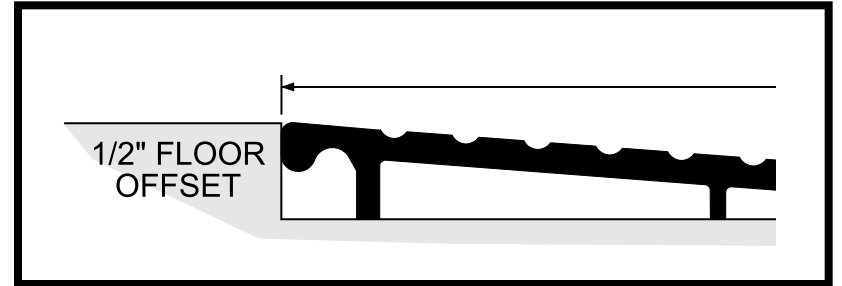

ASSA ABLOY

OFFSET: 1/2"
LENGTH: 6-1/8"
OF COMPONENTS: 1

R.5FMR_