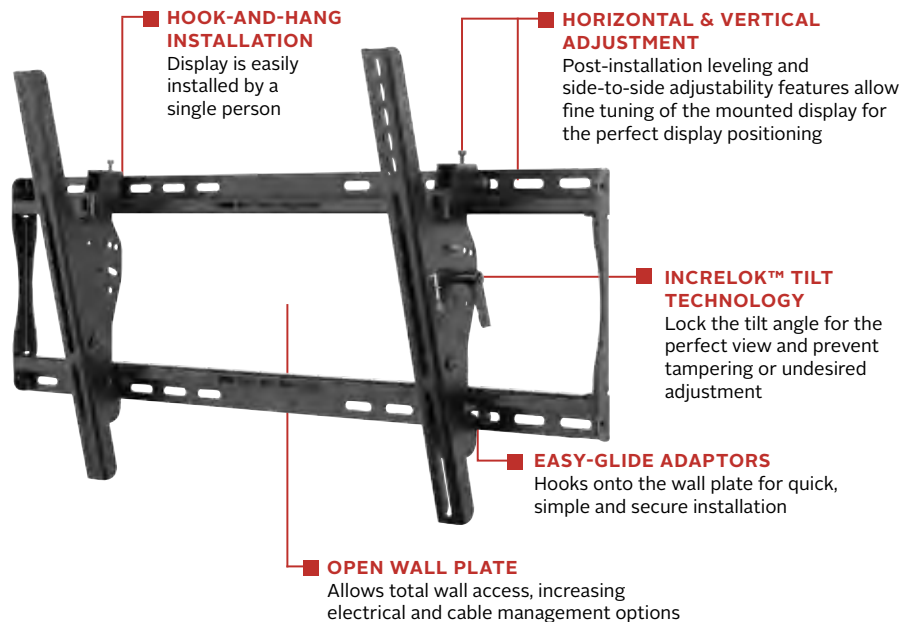

ST650(P)

Display size
39"- 75"

Max load
175lb (79kg)

SMARTMOUNT

Universal Tilt Wall Mount

FOR 39" TO 75" DISPLAYS

The SmartMount® Universal Tilt Wall Mount series offers the most versatile installation features and mounting options. Horizontal and vertical adjustment abilities allow for post installation leveling and side-to-side positioning, making it easier than ever to find the perfect TV position. Lock the tilt angle at installation to prevent tampering or moving with the IncreLok™ tilt technology. Security screws provided in the ST650 models deter tampering and theft. The open wall plate design offers total wall access, increasing the electrical and cable management options. The display can now simply be installed by a single person with the Hook-and-Hang™ system. The Easy-Glide™ adaptors hook onto the wall plate for an overall quick, simple, and secure installation.

The ST650's adjustable viewing feature provides 15° of forward tilt and 5° backward tilt, creating the most optimal viewing angle.

Additional Features