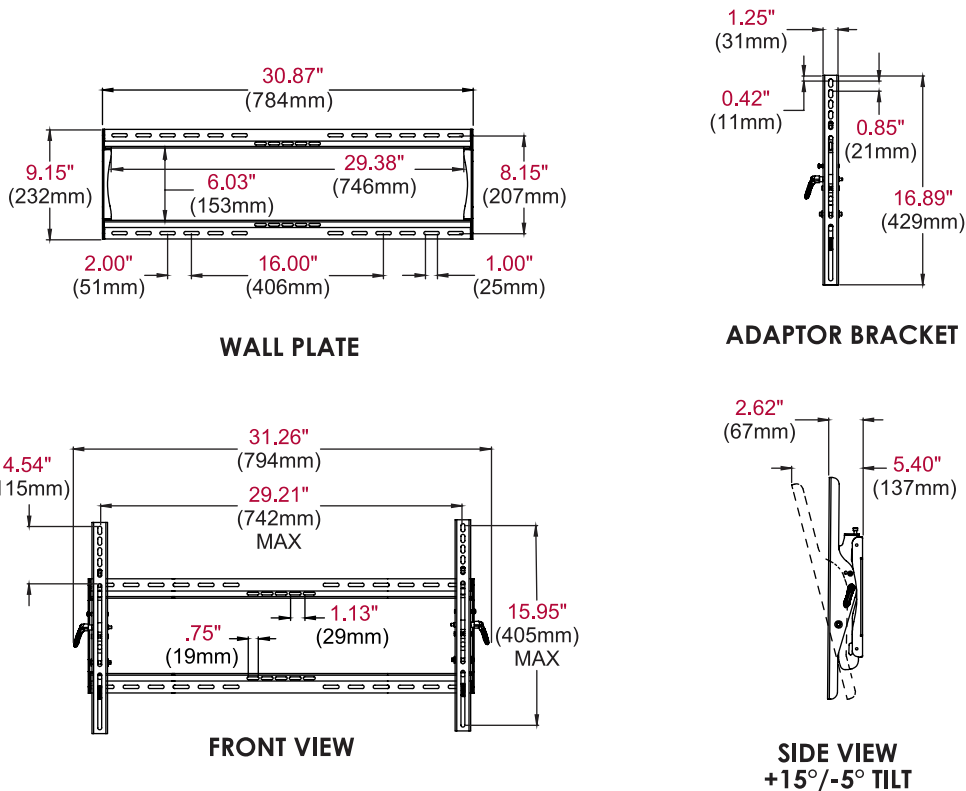

ST650P	SmartMount® Universal Tilt Wall Mount for 39" to 75" Displays - standard models
ST650	SmartMount® Universal Tilt Wall Mount for 39" to 75" Displays - security models

Product Specifications

	DIMENSIONS (W x H x D)	PRODUCT WEIGHT	LOAD CAPACITY	FINISH	AVAILABLE COLORS
ST650(P)	31.26" x 16.89" x 2.62"-5.40" (794 x 429 x 67-137mm)	8.15lb (3.70kg)	175lb (79kg)	Scratch resistant fused epoxy	Semi-gloss black

Package Specifications

	PACKAGE SIZE (W x H x D)	PACKAGE SHIP WEIGHT	PACKAGE UPC CODE	PACKAGE CONTENTS	UNITS IN PACKAGE
ST650(P)	33.19" x 2.95" x 10.71" (843 x 75 x 272mm)	10.35lb (4.70kg)	ST650: 735029235941 ST650P: 735029235965	Wall mount, wall and display installation hardware, installation instructions	1

Accessories

ACC415: Metal Stud Fastener Kit

All dimensions = **inch** (mm)

Architect Specifications

The Smartmount® Tilt Wall Mount shall be a Peerless-AV model ST650(P) and shall be located where indicated on the plans. Assembly and installation shall be done according to instructions provided by the manufacturer.

Visit peerless-av.com to see the complete line of AV solutions from Peerless-AV, including outdoor displays, wireless, kiosks, digital audio, display mounts, projector mounts, carts/stands, and a full assortment of accessories.

Peerless-AV
2300 White Oak Circle
Aurora, IL 60502 USA
(800) 865-2112
(630) 375-5100
Fax: (800) 359-6500

Peerless-AV Europe
Unit 3 Watford Interchange
Colonial Way, Watford
Herts, WD24 4WP
United Kingdom
+44 (0) 1923 200100
Fax: +44 (0) 1923 200101

Peerless-AV de México
Ave de las Industrias 413
Parque Industrial Escobedo
Escobedo, N.L.,
Mexico 66050
+52 (81) 8384-8300
Fax: +52 (81) 8384-8360