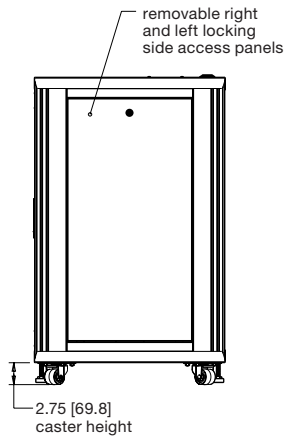

IRCS-4224

specifications:

EIA compliant 19" equipment rack shall be Middle Atlantic Products model #IRCS-__24 (see chart for available models). Overall dimensions of IRCS shall be __mm H x 592mm W" x 610mm D (refer to chart). Useable height of IRCS shall be __ racking spaces, useable depth shall be 513mm. IRCS shall come equipped with two pairs of adjustable steel rackrail with tapped 10-32 mounting holes in universal EIA spacing, black e-coat finish and numbered racking spaces. IRCS shall be of fully welded construction. IRCS shall include locking reversible tempered glass front door with a push-button latch. IRCS shall include solid locking rear and side panels. IRCS shall include locking swivel casters and leveling feet. IRCS shall have a top mounted grommet with an opening of 33mm x 191mm for cable pass through. IRCS shall have a 305mm x 305mm and 33mm x 191mm bottom opening. IRCS shall come preconfigured with shelves and blank panels, please refer to chart. IRCS shall be finished in an environmentally friendly, durable metallic grey powdercoat. Fully welded construction shall provide UL Listed load capacity of ___kg.(refer to chart.) IRCS shall be UL Listed in the US and Canada. IRCS shall be GREENGUARD Indoor Air Quality Certified for Children and Schools. IRCS shall comply with requirements of RoHS EU Directive 2002 / 95 / EC. IRCS shall be manufactured by an ISO 9001 and ISO 14001 registered company. IRCS enclosure shall be warranted to be free from defects in material or workmanship under normal use and conditions for the lifetime of the rack.

middleatlantic.com | middleatlantic.ca

IRCS Series

basic dimensions

all dimensions in inches unless otherwise noted [all dimensions in brackets are in millimeters]

top view

bottom view

front view

side view