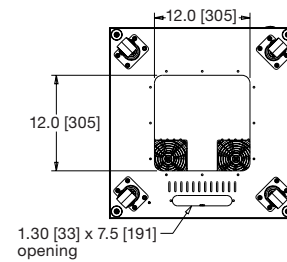

IRCS-4224

specifications:

EIA compliant 19" equipment rack shall be Middle Atlantic Products model #IRCS-__24 (see chart for available models). Overall dimensions of IRCS shall be __mm H x 592mm W" x 610mm D (refer to chart). Useable height of IRCS shall be __ racking spaces, useable depth shall be 513mm. IRCS shall come equipped with two pairs of adjustable steel rackrail with tapped 10-32 mounting holes in universal EIA spacing, black e-coat finish and numbered racking spaces. IRCS shall be of fully welded construction. IRCS shall include locking reversible tempered glass front door with a push-button latch. IRCS shall include solid locking rear and side panels. IRCS shall include locking swivel casters and leveling feet. IRCS shall have a top mounted grommet with an opening of 33mm x 191mm for cable pass through. IRCS shall have a 305mm x 305mm and 33mm x 191mm bottom opening. IRCS shall come preconfigured with shelves and blank panels, please refer to chart. IRCS shall be finished in an environmentally friendly, durable metallic grey powdercoat. Fully welded construction shall provide UL Listed load capacity of ___kg.(refer to chart.) IRCS shall be UL Listed in the US and Canada. IRCS shall be GREENGUARD Indoor Air Quality Certified for Children and Schools. IRCS shall comply with requirements of RoHS EU Directive 2002 / 95 / EC. IRCS shall be manufactured by an ISO 9001 and ISO 14001 registered company. IRCS enclosure shall be warranted to be free from defects in material or workmanship under normal use and conditions for the lifetime of the rack.

middleatlantic.com | middleatlantic.ca

IRCS Series

basic dimensions

all dimensions in inches unless otherwise noted [all dimensions in brackets are in millimeters]

top view

bottom view

front view

side view