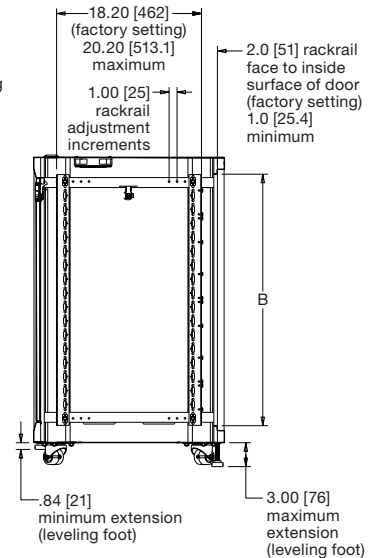

middleatlantic.com | middleatlantic.ca

IRCS Series

basic dimensions

all dimensions in inches unless otherwise noted [all dimensions in brackets are in millimeters]

top view

bottom view

front view

side view

back view

section a-a
front door not shown

Part #	Weight Rating	"A" Overall Height	"B" Front Opening Height	Rackspaces
IRCS-1824	500 lbs/227 kg	38.62 [981]	31.59 [802]	18 [31.50"]
IRCS-2724	750 lbs/340 kg	54.37 [1381]	47.34 [1202]	27 [47.25"]
IRCS-3524	1000 lbs/454 kg	68.37 [1737]	61.34 [1558]	35 [61.25"]
IRCS-4224	1,200 lbs/544 kg	80.62 [2048]	73.59 [1869]	42 [73.50"]