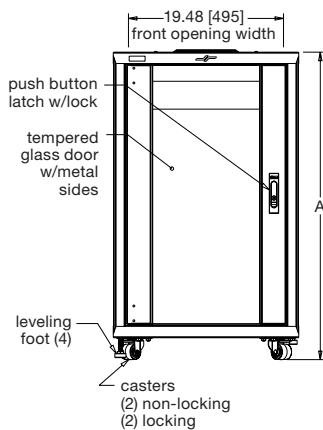

IRCS-4224

specifications:

EIA compliant 19" equipment rack shall be Middle Atlantic Products model #IRCS-__24 (see chart for available models). Overall dimensions of IRCS shall be __mm H x 592mm W" x 610mm D (refer to chart). Useable height of IRCS shall be __ racking spaces, useable depth shall be 513mm. IRCS shall come equipped with two pairs of adjustable steel rackrail with tapped 10-32 mounting holes in universal EIA spacing, black e-coat finish and numbered racking spaces. IRCS shall be of fully welded construction. IRCS shall include locking reversible tempered glass front door with a push-button latch. IRCS shall include solid locking rear and side panels. IRCS shall include locking swivel casters and leveling feet. IRCS shall have a top mounted grommet with an opening of 33mm x 191mm for cable pass through. IRCS shall have a 305mm x 305mm and 33mm x 191mm bottom opening. IRCS shall come preconfigured with shelves and blank panels, please refer to chart. IRCS shall be finished in an environmentally friendly, durable metallic grey powdercoat. Fully welded construction shall provide UL Listed load capacity of ___kg.(refer to chart.) IRCS shall be UL Listed in the US and Canada. IRCS shall be GREENGUARD Indoor Air Quality Certified for Children and Schools. IRCS shall comply with requirements of RoHS EU Directive 2002 / 95 / EC. IRCS shall be manufactured by an ISO 9001 and ISO 14001 registered company. IRCS enclosure shall be warranted to be free from defects in material or workmanship under normal use and conditions for the lifetime of the rack.

middleatlantic.com | middleatlantic.ca

IRCS Series

basic dimensions

all dimensions in inches unless otherwise noted [all dimensions in brackets are in millimeters]

top view

bottom view

front view

side view