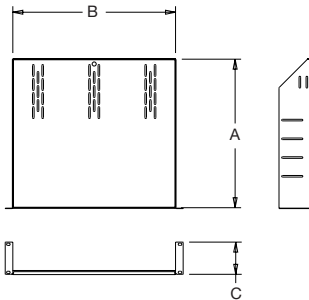

IRCS-3524

factory configuration
 (5) 2 space 16" [406] deep shelves
 (1) 2 space 18" [457] deep shelf
 (1) 3 space 20" [507] deep shelf
 (7) 2 space blank panels

IRCS-4224

factory configuration
 (5) 2 space 16" [406] deep shelves
 (2) 2 space 18" [457] deep shelves
 (2) 3 space 20" [507] deep shelves
 (9) 2 space blank panels

equipment shelf

Shelf Size	Weight Rating	"A" Usable Depth	"B" Usable Width	Rack Spaces
2 SP 16" shelf	50 lbs	15.86 [403]	17.38 [441]	2
2 SP 18" shelf	50 lbs	17.86 [454]	17.38 [441]	2
3 SP 20" shelf	100 lbs	19.86 [504]	17.38 [441]	3