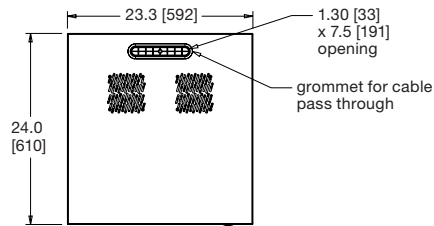

IRCS-4224

specifications:

EIA compliant 19" equipment rack shall be Middle Atlantic Products model #IRCS-__24 (see chart for available models). Overall dimensions of IRCS shall be __mm H x 592mm W" x 610mm D (refer to chart). Useable height of IRCS shall be __ racking spaces, useable depth shall be 513mm. IRCS shall come equipped with two pairs of adjustable steel rackrail with tapped 10-32 mounting holes in universal EIA spacing, black e-coat finish and numbered racking spaces. IRCS shall be of fully welded construction. IRCS shall include locking reversible tempered glass front door with a push-button latch. IRCS shall include solid locking rear and side panels. IRCS shall include locking swivel casters and leveling feet. IRCS shall have a top mounted grommet with an opening of 33mm x 191mm for cable pass through. IRCS shall have a 305mm x 305mm and 33mm x 191mm bottom opening. IRCS shall come preconfigured with shelves and blank panels, please refer to chart. IRCS shall be finished in an environmentally friendly, durable metallic grey powdercoat. Fully welded construction shall provide UL Listed load capacity of ___kg.(refer to chart.) IRCS shall be UL Listed in the US and Canada. IRCS shall be GREENGUARD Indoor Air Quality Certified for Children and Schools. IRCS shall comply with requirements of RoHS EU Directive 2002 / 95 / EC. IRCS shall be manufactured by an ISO 9001 and ISO 14001 registered company. IRCS enclosure shall be warranted to be free from defects in material or workmanship under normal use and conditions for the lifetime of the rack.

middleatlantic.com | middleatlantic.ca

IRCS Series

basic dimensions

all dimensions in inches unless otherwise noted [all dimensions in brackets are in millimeters]

top view

bottom view

front view

side view