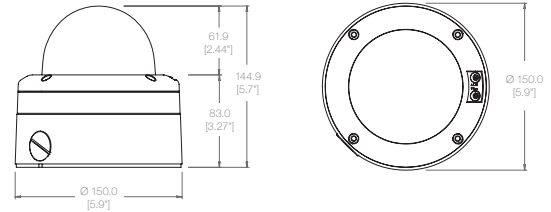

Accessories (Optional)

DWC-V1WM
Wall Mount
Bracket

DWC-V1JUNC
Junction Box

DWC-V1CNM
Corner Mount
Bracket

DWC-PMB-WM
Pole Mount
Bracket

DWC-V1CM
Ceiling Mount
Bracket

Dimensions (unit : mm [inch])

Specifications