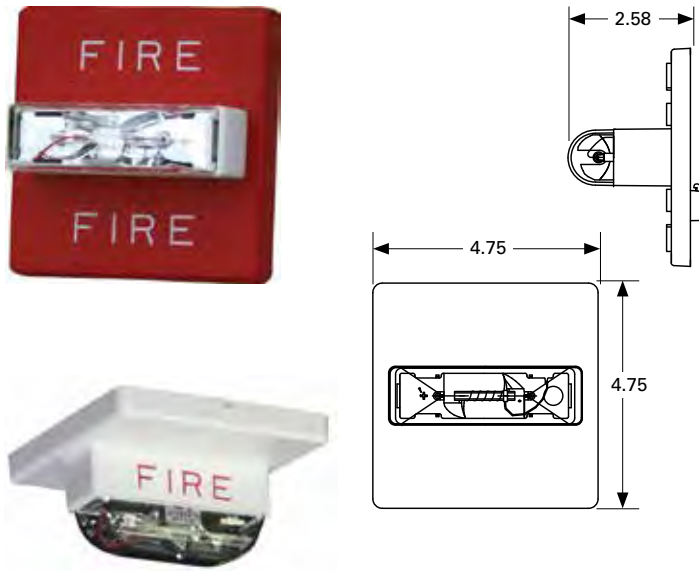

Wall and Ceiling Strobes

Series **RSS** Wall and Ceiling Strobes

Available features and options:

Finish Color: Red or White

Mounting: Wall or Ceiling

Voltage: 24 VDC

Strobe Candela:

- Wall: 15/30/75/110cd or 135/185cd
- Ceiling: 15/30/75/95cd or 115/177cd

Backbox Mounting Options: 1 gang, 2 gang, 4" sq., 3.5" octal

Approvals: UL, ULC, CSFM, FM, BFP

Wall Mount Strobes

Model Number	Finish/Ltr	Order Code
15/30/75/110cd		
RSS-24MCW-FR	Red	9400
RSS-24MCW-FW	White	9401
RSS-24MCW-NR	Red, No Ltr	3190
RSS-24MCW-NW	White, No Ltr	8219
RSS-24MCW-ALR	Red, Alert Ltr	4840
RSS-24MCW-ALW	White, Alert Ltr	5842
RSS-24MCW-AR	Red, Agent Ltr	9773
135/185cd		
RSS-24MCWH-FR	Red	3465
RSS-24MCWH-FW	White	3464

Ceiling Mount Strobes

Model Number	Finish	Order Code
15/30/75/95cd		
RSS-24MCC-FR	Red	3157
RSS-24MCC-FW	White	3158
RSS-24MCC-NW	White, No Ltr	3183
RSS-24MCC-ALW	White, Alert Ltr	9789
115/117cd		
RSS-24MCCH-FR	Red	3460
RSS-24MCCH-FW	White	3461

UL Max. Strobe Current

Model	16-33 VDC					
	15cd	30cd	75cd	95cd	115cd	177cd
RSS-Ceiling	0.065	0.105	0.189	0.249	0.300	0.420

Note: Reference pages 58-65 for additional mounting information.