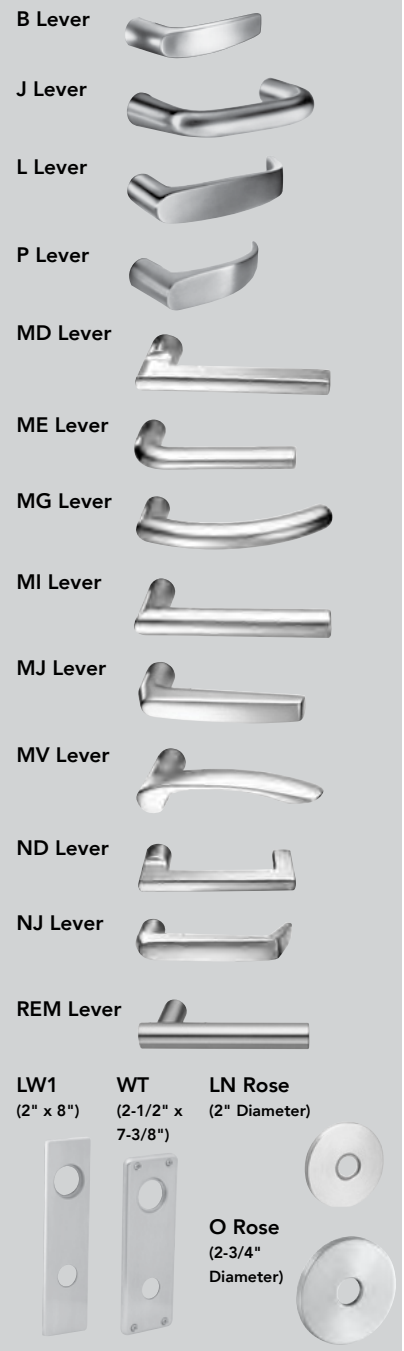

Mortise Locks

8200 Series with Trim

The 8200 Series far surpasses ANSI/BHMA A156.13 Series 1000 Grade 1 standards, making it the strongest and most durable mortise lock in the industry.

Program	Options	Functions	Rose	Lever	Finishes
24-Hour	KD, RX, WBS	8204, 8205, 8215, 8225, 8237, 8265, 8270*, 8271*	LN	B, J, L, P, MD, MI	26D
1-Week	60, 70, KD, LC, LX, RX, SC, WBS	8204, 8205, 8215, 8225, 8237, 8238, 8239, 8240, 8241, 8243, 8245, 8255, 8265, 8270*, 8271*, 8272*, 8273*, 8293, 8294	LN, LW1, O, WT	B, J, L, P, MD**, ME**, MG**, MI**, MJ**, MV**, ND**, NJ**, REM (32D Only)	10B, 10BE, 15, 26, 26D, 32D
2-Week					03, 10, 10B, 10BE, 15, 26, 26D, 32D

Finishes

- 03 Bright Brass
- 10 Dull Bronze
- 10B Oxidized Dull Bronze
- 10BE Dark Oxidized Satin Bronze - Equivalent
- 15 Satin Nickel
- 26 Bright Chrome
- 26D Satin Chrome
- 32D Stainless Steel

Voltage (Available on 8270, 8271, 8272, 8273 only)

- 12V
- 24V

* Electrified products have a total maximum quantity of 50 locks per order

** Maximum quantity of 100 units per order

Functions

- 8204 Night Latch or Storeroom
- 8205 Office or Entry
- 8215 Passage
- 8225 Dormitory or Exit
- 8237 Classroom
- 8238 Classroom Security
- 8239 Classroom Security with Deadbolt
- 8240 Classroom Security with Deadbolt
- 8241 Classroom Security
- 8243 Apartment
- 8245 Dormitory
- 8255 Office w/Toggle
- 8265 Bathroom
- 8270 Fail Safe
- 8271 Fail Secure
- 8272 Fail Safe
- 8273 Fail Secure
- 8293 Single Dummy
- 8294 Trim Dummy

Hand

- LH Left Hand
- RH Right Hand

Mortise Locks