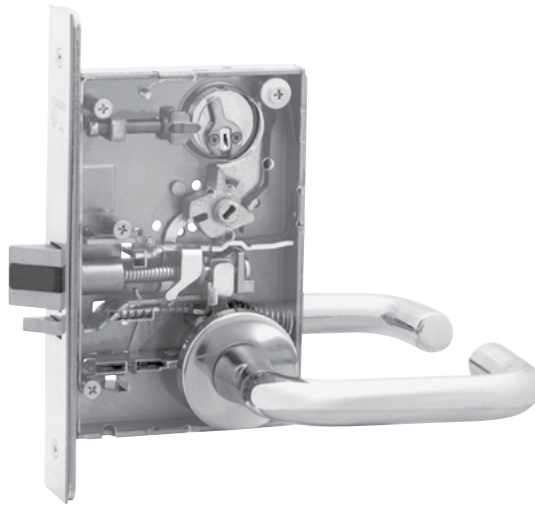

Mortise Locks

8200 Series with Trim

The 8200 Series far surpasses ANSI/BHMA A156.13 Series 1000 Grade 1 standards, making it the strongest and most durable mortise lock in the industry.

Program	Options	Functions	Rose	Lever	Finishes
24-Hour	KD, RX, WBS	8204, 8205, 8215, 8225, 8237, 8265, 8270*, 8271*	LN	B, J, L, P, MD, MI	26D
1-Week	60, 70, KD, LC, LX, RX, SC, WBS	8204, 8205, 8215, 8225, 8237, 8238, 8239, 8240, 8241, 8243, 8245, 8255, 8265, 8270*, 8271*, 8272*, 8273*, 8293, 8294	LN, LW1, O, WT	B, J, L, P, MD**, ME**, MG**, MI**, MJ**, MV**, ND**, NJ**, REM (32D Only)	10B, 10BE, 15, 26, 26D, 32D
2-Week					03, 10, 10B, 10BE, 15, 26, 26D, 32D

Options

- 60 Disposable Construction Core
- 70 Interchangeable Core Disposable Plug
- KD Keyed Different
- LC Less Cylinder
- RX Request to Exit
- SC Schlage "C" Keyway
- WBS Wrought Box Strike
- LX Latchbolt Monitor

Finishes

- 03 Bright Brass
- 10 Dull Bronze
- 10B Oxidized Dull Bronze
- 10BE Dark Oxidized Satin Bronze - Equivalent
- 15 Satin Nickel
- 26 Bright Chrome
- 26D Satin Chrome
- 32D Stainless Steel

Voltage (Available on 8270, 8271, 8272, 8273 only)

- 12V
- 24V

* Electrified products have a total maximum quantity of 50 locks per order

** Maximum quantity of 100 units per order

Functions

- 8204 Night Latch or Storeroom
- 8205 Office or Entry
- 8215 Passage
- 8225 Dormitory or Exit
- 8237 Classroom
- 8238 Classroom Security
- 8239 Classroom Security with Deadbolt
- 8240 Classroom Security with Deadbolt
- 8241 Classroom Security
- 8243 Apartment
- 8245 Dormitory
- 8255 Office w/Toggle
- 8265 Bathroom
- 8270 Fail Safe
- 8271 Fail Secure
- 8272 Fail Safe
- 8273 Fail Secure
- 8293 Single Dummy
- 8294 Trim Dummy