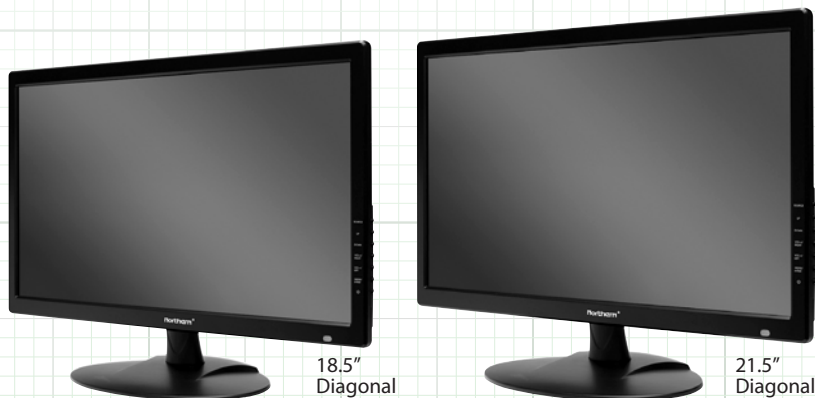

Widescreen LED Security Monitors

18.5" & 21.5" LED Monitors w/HDMI, VGA & BNC Video Inputs, PC Audio In/Output