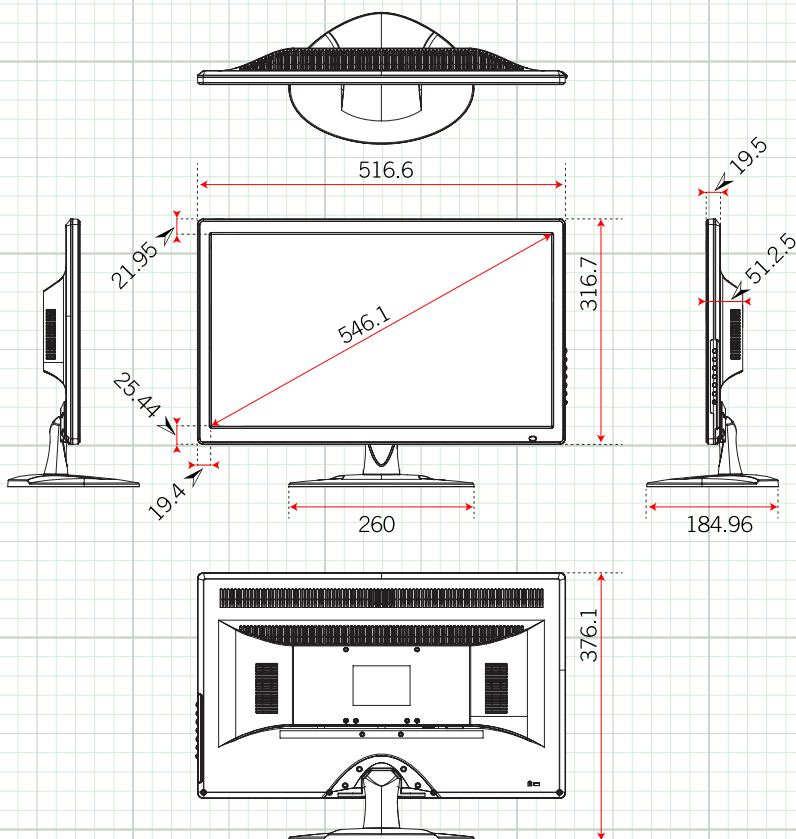

Widescreen LED Security Monitors

18.5" & 21.5" LED Monitors w/HDMI, VGA & BNC Video Inputs, PC Audio In/Output

| SPECIFICATION | LED18 | LED22 |
|-------------------------------------|--|--|
| Video System | NTSC/PAL (Auto Sensing) | |
| Max Resolution | 1360 x 768 | 1920 x 1080 |
| Supported Resolutions | 720x400; 640x480; 800x600; 1024x768; 1280x1024; 1360x768; 1920x1080 (scaled) | 720x400; 640x480; 800x600; 1024x768; 1280x1024; 1360x768; 1440x900; 1600x900; 1680x1050; 1920x1080 |
| 3D Comb Filter | Yes | |
| 3D De-Interlace | Yes | |
| OSD (On Screen Display) | Yes | |
| Backlight | LED (RGB) | |
| Active Display Area | 18.5" Diagonally | 21.5" Diagonally |
| Impedence | 75 OHM Self Terminating | |
| Video Input Signals | HDMI, VGA, Composite BNC | |
| Aspect Ratio | Selectable 16:9 or 4:3 in OSD or by One Touch Instant Scaling | |
| Pixel Pitch | 0.28 | 0.248 |
| Color Depth | Over 16 million colors | |
| Brightness | 250 CD/m ² | |
| Contrast Ratio | 2000:1 | |
| Viewing Angle (H/V) | (170/160) | |
| Response Time | 5ms | |
| Auto Adjustment | Yes | |
| Certificates | UL, CUL, CE, FCC, HDMI Forum | |
| Languages | English, Chinese, German, French, Spanish, Italian | |
| Input Voltage | 100 ~ 240VAC (detachable USA line cord provided) | |
| Power Consumption | < 20W | < 30W |
| Video Connections | HDMI, VGA, BNC 1 Input, BNC 2 Input/Output | |
| Audio Connections | PC Audio (3.5mm Stereo) for VGA & BNC Inputs | |
| Dimensions (with stand) (H x W x D) | 13.42 x 17.8 x 7.28 | 14.81 x 20.34 x 7.28 |
| Weight | 5.51lb | 8.75lb |
| Vesa Mounting | Yes (100 x 100) | |
| Operating Temperature | 32° ~ 104°F | |

INCLUDED / ACCESSORIES

1. 6' HDMI Cable
1. 6' VGA Cable
1. 3.5mm Stereo Audio Cable
1. Power Cord
1. User Manual

REAR PANEL CONNECTIONS

Monitor Dimensions:

LED18

LED22

Note: Specification subject to change without notice