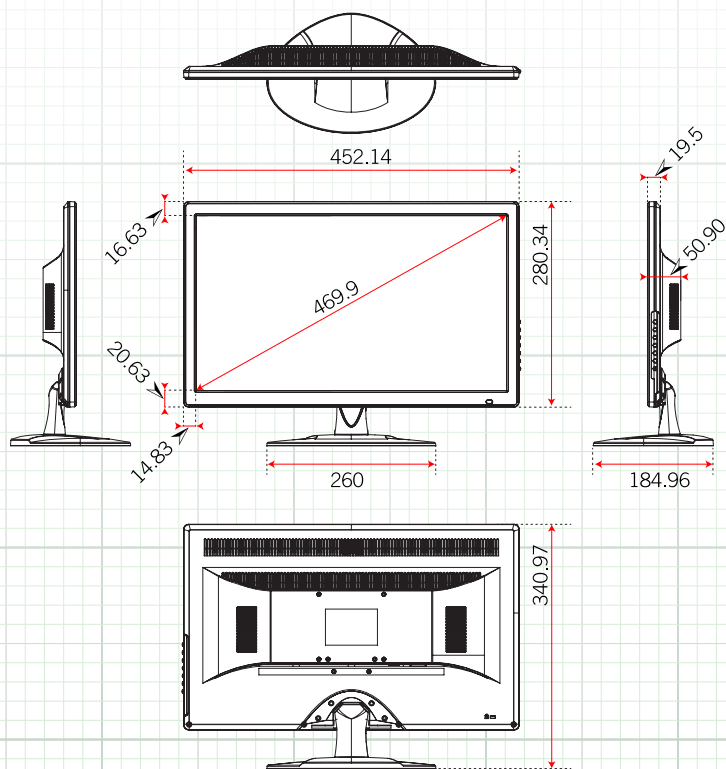

Widescreen LED Security Monitors

18.5" & 21.5" LED Monitors w/HDMI, VGA & BNC Video Inputs, PC Audio In/Output

| SPECIFICATION | LED18 | LED22 |
|-------------------------------------|--|--|
| Video System | NTSC/PAL (Auto Sensing) | |
| Max Resolution | 1360 x 768 | 1920 x 1080 |
| Supported Resolutions | 720x400; 640x480; 800x600; 1024x768; 1280x1024; 1360x768; 1920x1080 (scaled) | 720x400; 640x480; 800x600; 1024x768; 1280x1024; 1360x768; 1440x900; 1600x900; 1680x1050; 1920x1080 |
| 3D Comb Filter | Yes | |
| 3D De-Interlace | Yes | |
| OSD (On Screen Display) | Yes | |
| Backlight | LED (RGB) | |
| Active Display Area | 18.5" Diagonally | 21.5" Diagonally |
| Impedence | 75 OHM Self Terminating | |
| Video Input Signals | HDMI, VGA, Composite BNC | |
| Aspect Ratio | Selectable 16:9 or 4:3 in OSD or by One Touch Instant Scaling | |
| Pixel Pitch | 0.28 | 0.248 |
| Color Depth | Over 16 million colors | |
| Brightness | 250 CD/m ² | |
| Contrast Ratio | 2000:1 | |
| Viewing Angle (H/V) | (170/160) | |
| Response Time | 5ms | |
| Auto Adjustment | Yes | |
| Certificates | UL, CUL, CE, FCC, HDMI Forum | |
| Languages | English, Chinese, German, French, Spanish, Italian | |
| Input Voltage | 100 ~ 240VAC (detachable USA line cord provided) | |
| Power Consumption | < 20W | < 30W |
| Video Connections | HDMI, VGA, BNC 1 Input, BNC 2 Input/Output | |
| Audio Connections | PC Audio (3.5mm Stereo) for VGA & BNC Inputs | |
| Dimensions (with stand) (H x W x D) | 13.42 x 17.8 x 7.28 | 14.81 x 20.34 x 7.28 |
| Weight | 5.51lb | 8.75lb |
| Vesa Mounting | Yes (100 x 100) | |
| Operating Temperature | 32° ~ 104°F | |

INCLUDED / ACCESSORIES

1. 6' HDMI Cable
1. 6' VGA Cable
1. 3.5mm Stereo Audio Cable
1. Power Cord
1. User Manual

REAR PANEL CONNECTIONS

Monitor Dimensions:

LED18

LED22

Note: Specification subject to change without notice