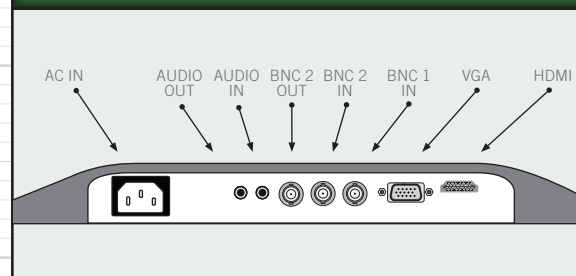

Note: Specification subject to change without notice

FEATURES

- ◆ 16:9 Aspect Ratio
- ◆ 1360 x 768 Max Resolution (LED18)
- ◆ 1920 x 1080 Max Resolution (LED22)
- ◆ Super Fast 5ms Response Time
- ◆ LED Backlight
- ◆ Built-in Power Supply
- ◆ 3D Comb Filter & 3D De-Interlace
- ◆ Includes 6' HDMI & VGA Cables
- ◆ 3D Digital Noise Reduction
- ◆ HDMI Input
- ◆ VGA & Looping BNC Inputs
- ◆ PC Audio Input/Output
- ◆ Low Power Consumption
- ◆ Full OSD Control of All Monitor Functions
- ◆ Vesa Mounting (100 x 100)
- ◆ UL, CUL, CE Certifications

INCLUDED / ACCESSORIES

1. 6' HDMI Cable
1. 6' VGA Cable
1. 3.5mm Stereo Audio Cable
1. Power Cord
1. User Manual

REAR PANEL CONNECTIONS

Monitor Dimensions:

LED18

LED22

Note: Specification subject to change without notice