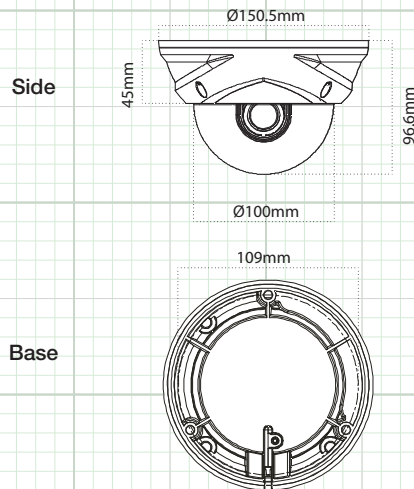

# HD-TVI / 960H, Full HD 1080p Outdoor Dome Camera

True D/N, DWDR, 1/2.9" Sony CMOS Sensor, 3DNR, UTC, 2.8~12mm

## CAMERA OVERVIEW:

SPECIFICATION	TVIDTW212
Image Sensor	1/2.9" Sony CMOS Sensor
Total Pixels	2010 (H) x 1108 (V)
Active Pixels	1944 (H) x 1092 (V)
Resolution	Digital: 1920 x 1080 (1080p), 1280 x 720 (720p) / Analog: 700TVL
Scanning System	Progressive Scan
OSD (On Screen Display)	Dual OSD Access: Internal Joystick Controlled / UTC (coaxial control)
Digital WDR (Wide Dynamic Range)	High / Middle / Low / OFF
3D DNR (Digital Noise Reduction)	High / Middle / Low / OFF
Video Output	HD-TVI & 960H Selectable Main Output, 960H Video Test Port
Lens Type - True Day Night	2.8 ~ 12mm Varifocal Auto Iris Lens
Sense-up	OFF / x2 - x8
Shutter Speed	Auto / Manual (1/30 ~ 1/60,000)
IR Cut Filter	Built-In Mechanical
Minimum Illumination	Color 0.002 Lux, B/W 0.001
S/N Ratio	More than 50dB (AGC OFF)
Automatic Gain Control	0 ~ 20 Steps
Sync System	Internal / External (L/L)
Gamma	$\gamma = 0.45$ typ.
White Balance	Auto / Autoext / Manual
Back Light Compensation	BLC (H/V Position & Size) / OFF
HLC (High Light Compensation)	ON / OFF
Day/Night	Auto_CDS / Color / B&W
Mirror	Rotate / V-Flip / H-Flip / Off
Digital Zoom	ON / OFF (x1 ~ x8)
Languages	English / French / Spanish / German / Italian
Brightness	Adjustable 0 ~ 20
Motion Detection	ON / OFF
Privacy Mask	ON / OFF (16 Zone Selectable)
Power Input	12VDC/24VAC Dual Voltage Power
Power Requirement	Max 300mA
Reverse Polarity Protection	Yes
Overall Camera Dimensions	5.9" (W) x 3.8" (H)
Weight	Approx. 2.0lb
Operating Temperature	-20°F ~ 122°F
Weatherproof Rating	IP 68